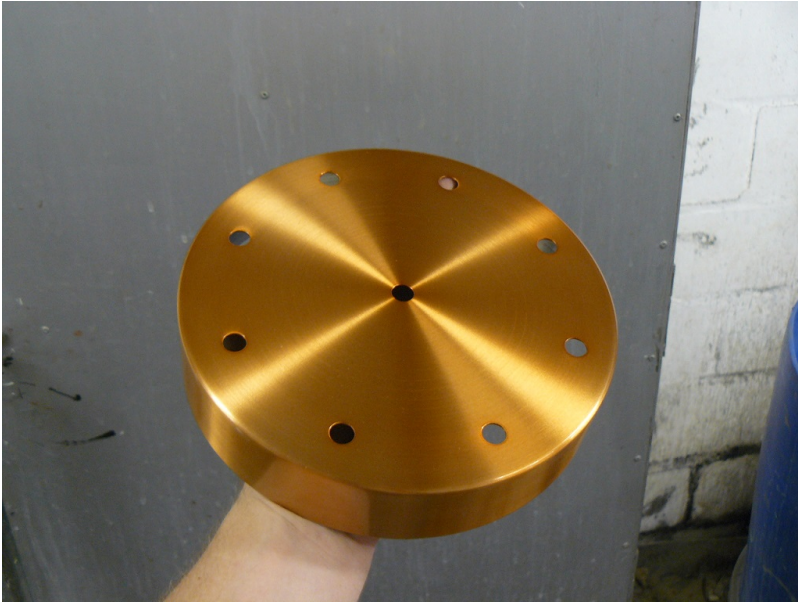

## RCB250BC: Round Ceiling Cup

### SPECIFICATIONS

COLOUR	Brushed Cooper
DIMENSIONS	250mm Diameter x 20mm High
IP	
LAMP	
MATERIAL	Aluminium
VOLTAGE	

### PRODUCT CODES

<b>RCB50</b>	50mm Diameter x 20mm High (25mm Maximum)
<b>RCB60</b>	60mm Diameter x 20mm High (65 Maximum)
<b>RCB80</b>	80mm Diameter x 20mm High (25mm Maximum)