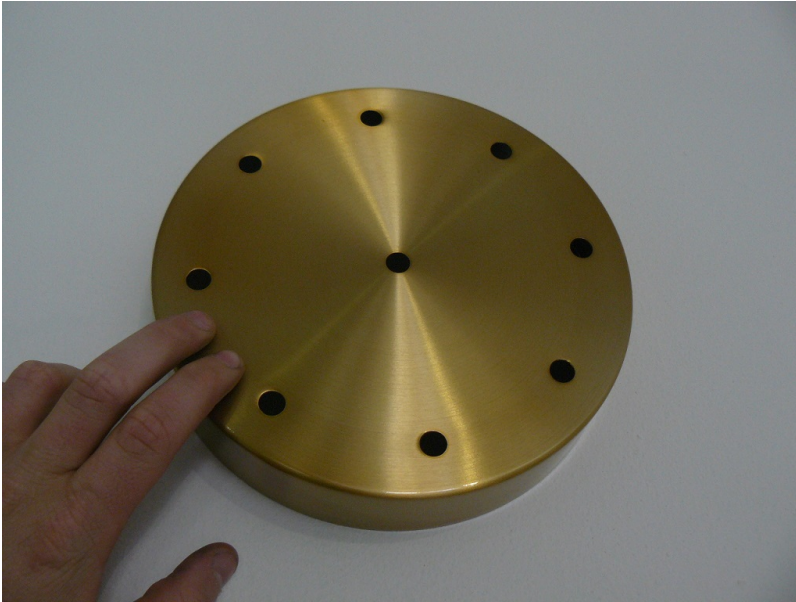

## RCB250BB: Round Ceiling Cup

### SPECIFICATIONS

COLOUR	Brushed Brass
DIMENSIONS	250mm Diameter x 20mm High
IP	
LAMP	
MATERIAL	Aluminium
VOLTAGE	

### PRODUCT CODES

<b>RCB50</b>	50mm Diameter x 20mm High (25mm Maximum)
<b>RCB60</b>	60mm Diameter x 20mm High (65 Maximum)
<b>RCB80</b>	80mm Diameter x 20mm High (25mm Maximum)