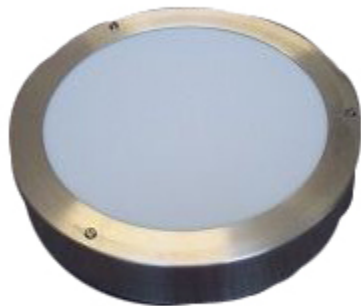

BULK36: Arc Lux Bulkhead Flat Top

SPECIFICATIONS

COLOUR	Brushed Aluminium
DIMENSIONS	240mm Diameter x 55mm High
IP	44
LAMP	E27
MATERIAL	Aluminium
VOLTAGE	230V 50Hz

PRODUCT CODES

BULK35	White/Black/Green
BULK36	Brushed Aluminium/Brass/Copper