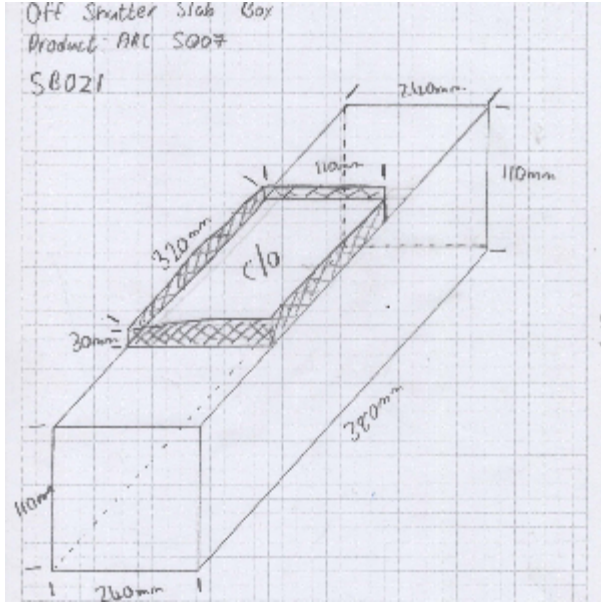

SB021: Off Shutter Slab Box for ARC SQ07

SPECIFICATIONS

COLOUR

DIMENSIONS

240 x 380 x 110mm

IP

LAMPHOLDER

MATERIAL

Mild Steel

VOLTAGE

PRODUCT CODES

SB021

Off Shutter Slab Box for ARC SQ07

ARC Lighting CC

12 Goud Crescent, Brackenfell Industrial, Cape Town, 7560, South Africa

Tel: +27 (0)21 981 0539 | Fax: +27 (0)21 981 1092