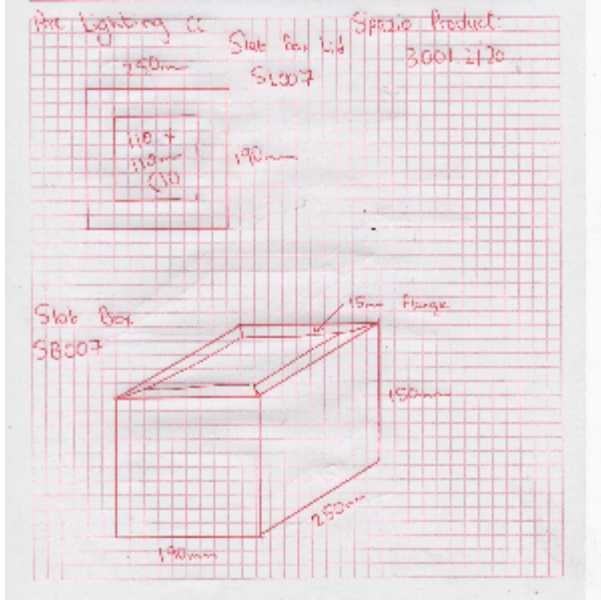

SB007: Slab Box for Spazio 3001.2/20

SPECIFICATIONS

COLOUR	
DIMENSIONS	190 x 250 x 150mm
IP	
LAMPHOLDER	
MATERIAL	Mild Steel
VOLTAGE	

PRODUCT CODES

SB007	Slab Box for Spazio 3001.2/20
SL007	Slab Box Lid for SB007