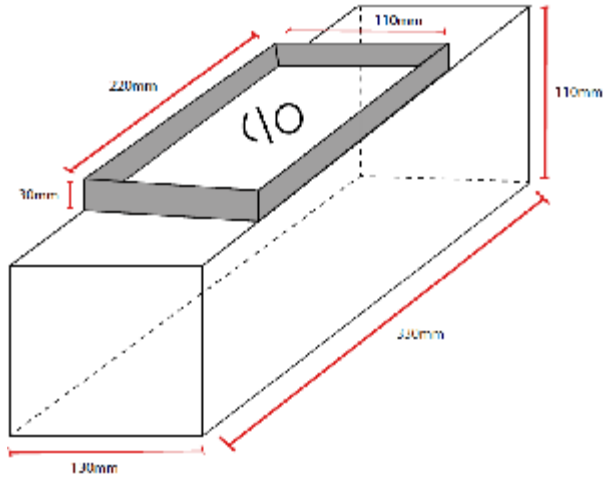

## SB011: Off Shutter Slab Box for ARC SQ06

### SPECIFICATIONS

COLOUR	
DIMENSIONS	130 x 330 x 110mm
IP	
LAMPHOLDER	
MATERIAL	Mild Steel
VOLTAGE	