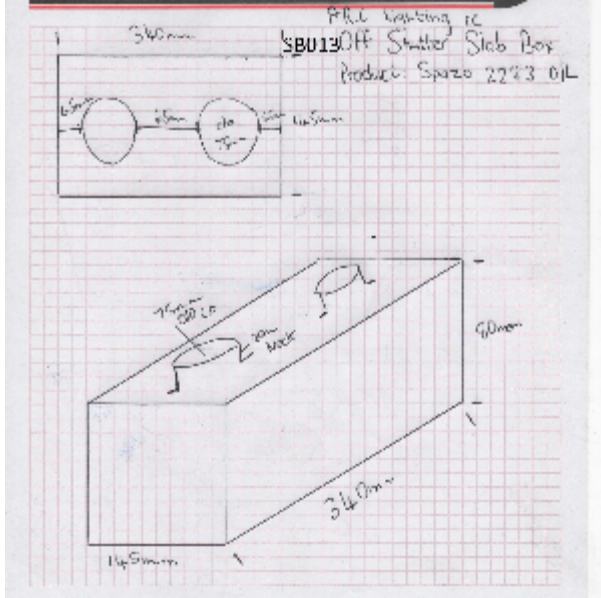

SB013: Off Shutter Slab Box for Spazio 2223

SPECIFICATIONS

COLOUR	Raw
DIMENSIONS	145 x 340 x 80mm
IP	
LAMPHOLDER	
MATERIAL	Mild Steel
VOLTAGE	

PRODUCT CODES

SB013

Off Shutter Slab Box for Spazio 2223

ARC Lighting CC