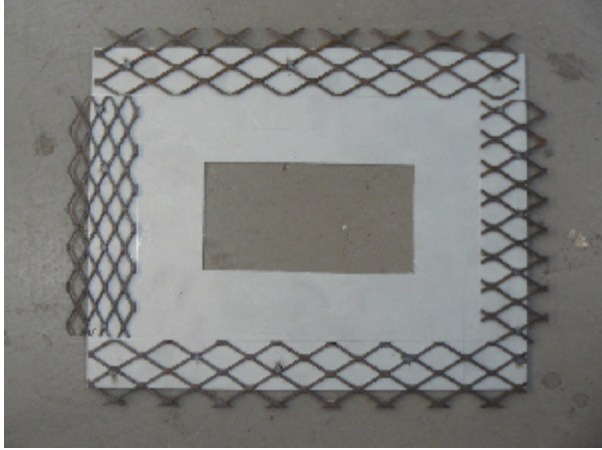

## SLE002: Slab Box Lid

### SPECIFICATIONS

COLOUR

DIMENSIONS

IP

LAMPHOLDER

MATERIAL

Mild Steel

VOLTAGE