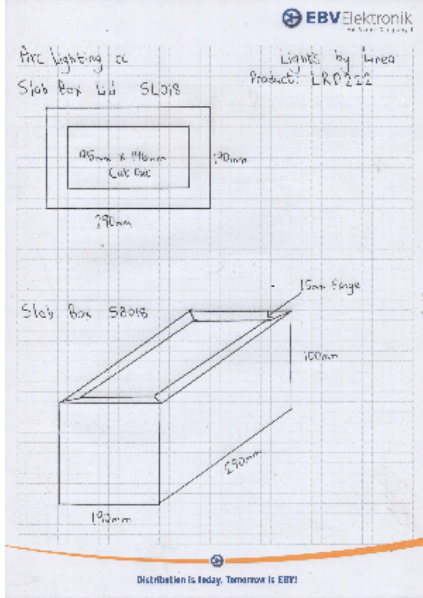

SB018: Slab Box for Lights by Linea LRD 222

SPECIFICATIONS

COLOUR	
DIMENSIONS	190 x 290 x 100mm
IP	
LAMPHOLDER	
MATERIAL	Mild Steel
VOLTAGE	

PRODUCT CODES

SB018	Slab Box for Lights by Linea LRD 222
SL018	Slab Box Lid for Slab Box SB018