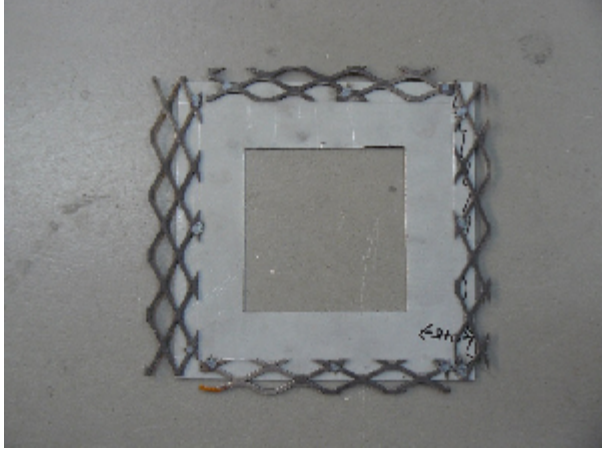

SLE001: Slab Box Lid

SPECIFICATIONS

COLOUR

DIMENSIONS

IP

LAMPHOLDER

MATERIAL

Mild Steel

VOLTAGE

PRODUCT CODES

SLE001

Slab Box Lid

ARC Lighting CC

12 Goud Crescent, Brackenfell Industrial, Cape Town, 7560, South Africa
Tel: +27 (0)21 981 0539 | Fax: +27 (0)21 981 1092
sales@arclighting.co.za | www.arclighting.co.za