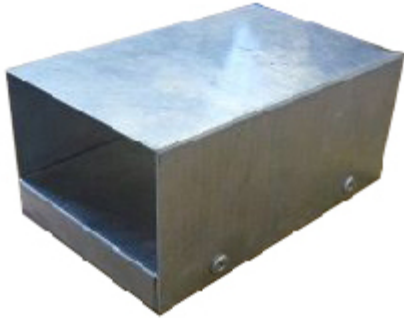

BRCK65: Delice Wall Bracket

SPECIFICATIONS

COLOUR	Raw
DIMENSIONS	150mm Length* x 65mm High x 90mm Wide
IP	20
LAMPHOLDER	2 x GU10
MATERIAL	Aluminium
VOLTAGE	230V 50Hz

PRODUCT CODES

BRCK65	Black / Green / White
BRCK66	200mm Length* (Black / Green / White)