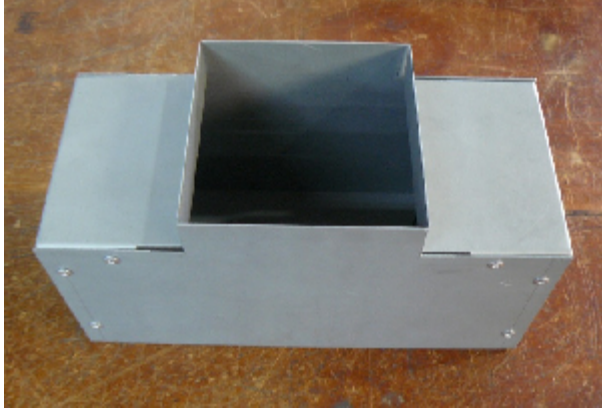

## SBE002: Off Shutter Slab Box

## SPECIFICATIONS

COLOUR

DIMENSIONS

IP

LAMPHOLDER

MATERIAL

Mild Steel

VOLTAGE