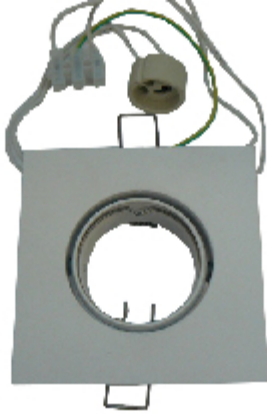

SSD08W: Square Silt Downlighter

SPECIFICATIONS

COLOUR	Powder Coated White
DIMENSIONS	75mm Round Cutout â€” 100mm x 100mm Face
IP	20
LAMPHOLDER	GU10
MATERIAL	Stainless Steel
VOLTAGE	230V 50Hz

PRODUCT CODES

SSD03	Stainless Steel Round Tilt - 75mm Round Cutout - O/D 100mm - 12v
SSD 07	Stainless Steel Round Tilt - 75mm Round Cutout- O/D 100mm - 220v
SSD 04	Stainless Steel Square Tilt - 75mm Round Cutout - 100mm X 100mm - 12v