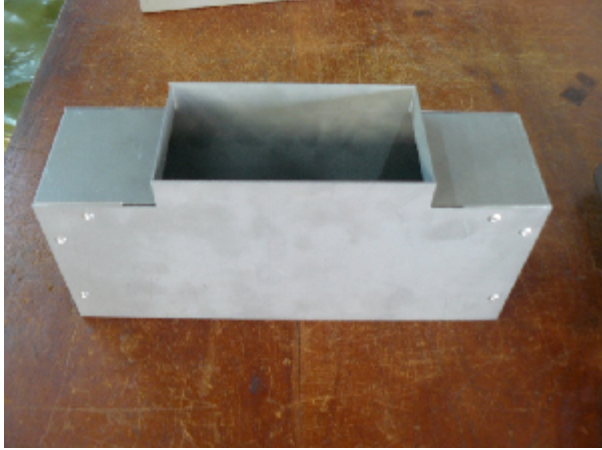

SBE001: Off Shutter Slab Box

SPECIFICATIONS

COLOUR

DIMENSIONS

IP

LAMPHOLDER

MATERIAL

Mild Steel

VOLTAGE

PRODUCT CODES

SBE001

Off Shutter Slab Box

ARC Lighting CC

12 Goud Crescent, Brackenfell Industrial, Cape Town, 7560, South Africa
Tel: +27 (0)21 981 0539 | Fax: +27 (0)21 981 1092
sales@arclighting.co.za | www.arclighting.co.za