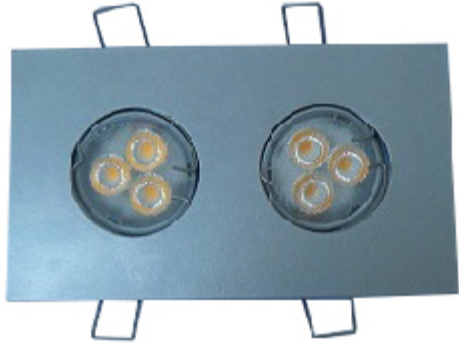

SSD17: 2 Light Double Downlighter: Fixed

SPECIFICATIONS

COLOUR	RN Silver
DIMENSIONS	145mm x 70mm Cutout, 175mm Long x 100mm Width
IP	20
LAMPHOLDER	GU10
MATERIAL	316 Stainless Steel
VOLTAGE	230V 50Hz

PRODUCT CODES

SSD02	Stainless Steel Round - 60mm Round Cutout - O/D 80mm - 12v
SSD 06	Stainless Steel Round - 60mm Round Cutout - O/D 80mm - 220v
SSD 01	Stainless Steel Square - 60mm Round Cutout - 80mm X 80mm - 12v