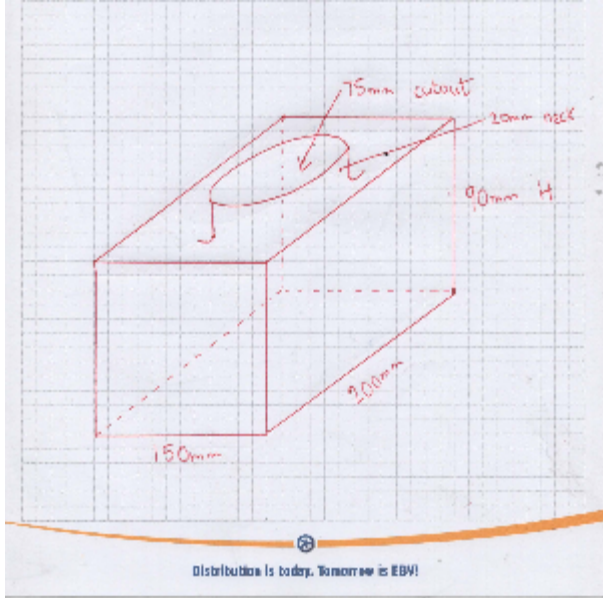

## SB026: Off Shutter Slab Box for Radiant CC21

## SPECIFICATIONS

COLOUR	
DIMENSIONS	150 x 200 x 90mm
IP	
LAMPHOLDER	
MATERIAL	Mild Steel
VOLTAGE	