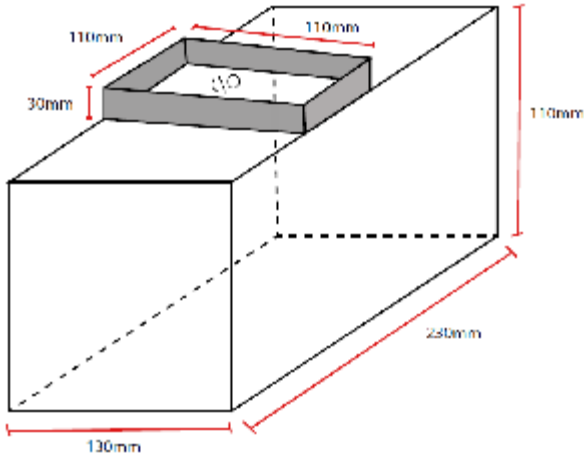

SB010: Off Shutter Slab Box for ARC SQ05

SPECIFICATIONS

COLOUR	Raw
DIMENSIONS	130 x 230 x 110
IP	
LAMPHOLDER	
MATERIAL	Mild Steel
VOLTAGE	

PRODUCT CODES

SB010	Off Shutter Slab Box for ARC SQ05
--------------	-----------------------------------