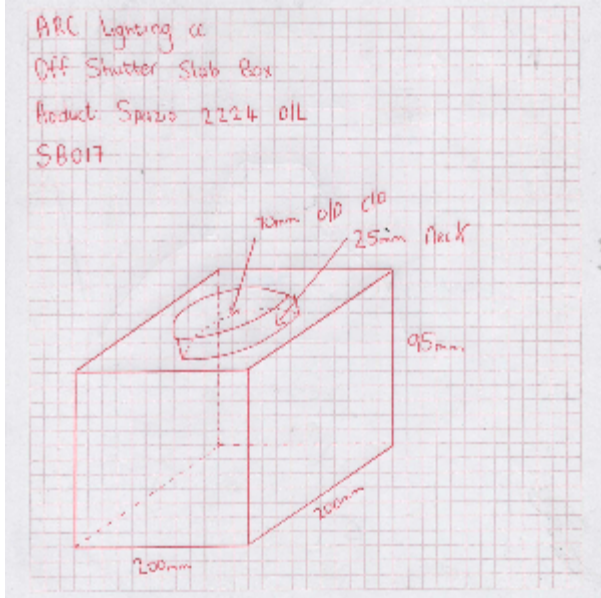

## SB017: Off Shutter Slab Box for Spazio 2224

### SPECIFICATIONS

COLOUR	
DIMENSIONS	200 x 200 x 95mm
IP	
LAMPHOLDER	
MATERIAL	Mild Steel
VOLTAGE	