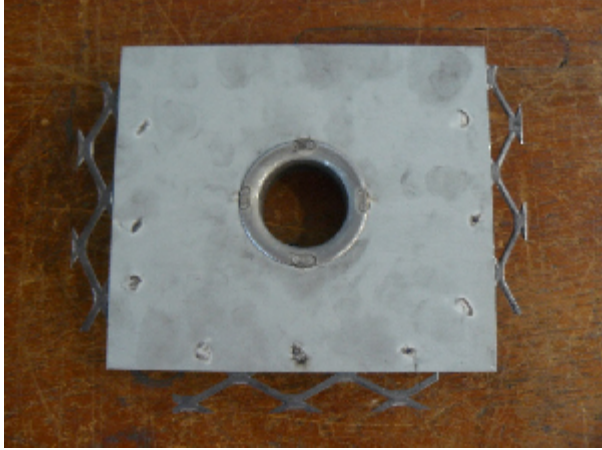

SLE003: Slab Box Lid

SPECIFICATIONS

COLOUR

DIMENSIONS

IP

LAMPHOLDER

MATERIAL

Mild Steel

VOLTAGE

PRODUCT CODES

SLE003

Slab Box Lid

ARC Lighting CC

12 Goud Crescent, Brackenfell Industrial, Cape Town, 7560, South Africa
Tel: +27 (0)21 981 0539 | Fax: +27 (0)21 981 1092
sales@arclighting.co.za | www.arclighting.co.za