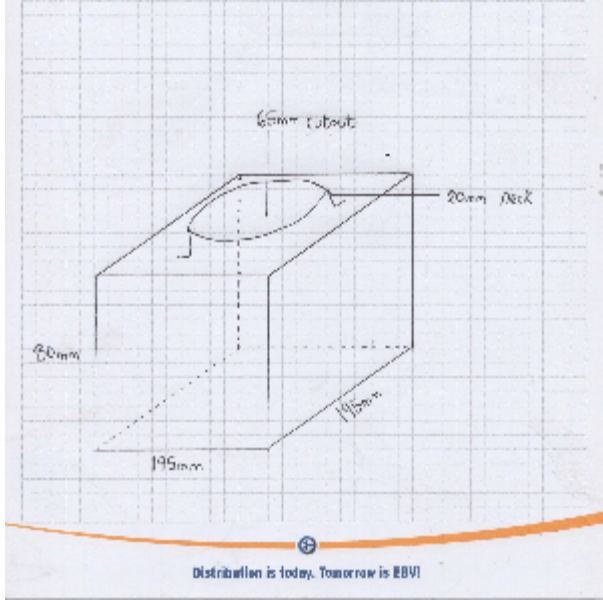

## SB022: Off Shutter Slab Box for Lights by Linea CB44

## SPECIFICATIONS

COLOUR	
DIMENSIONS	195 x 195 x 80mm
IP	
LAMPHOLDER	
MATERIAL	Mild Steel
VOLTAGE	