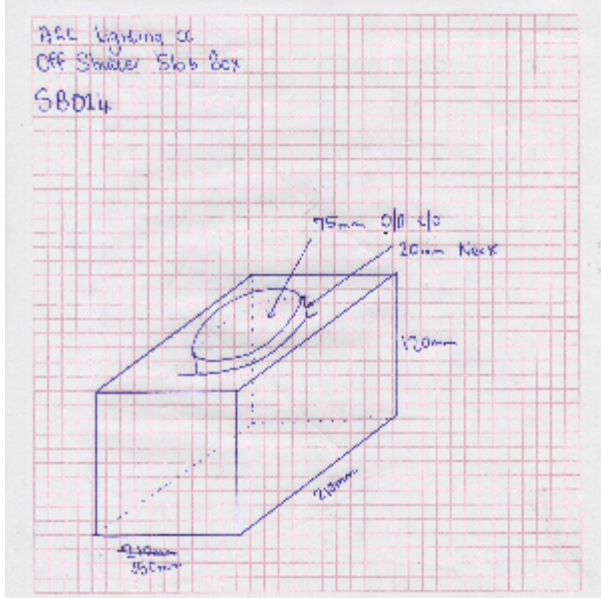

SB014: Off Shutter Slab Box

SPECIFICATIONS

COLOUR	Raw
DIMENSIONS	150 x 210 x 120mm
IP	
LAMPHOLDER	
MATERIAL	Mild Steel
VOLTAGE	

PRODUCT CODES

SB014

Off Shutter Slab Box

ARC Lighting CC

12 Goud Crescent, Brackenfell Industrial, Cape Town, 7560, South Africa
 Tel: +27 (0)21 981 0539 | Fax: +27 (0)21 981 1092
 sales@arclighting.co.za | www.arclighting.co.za