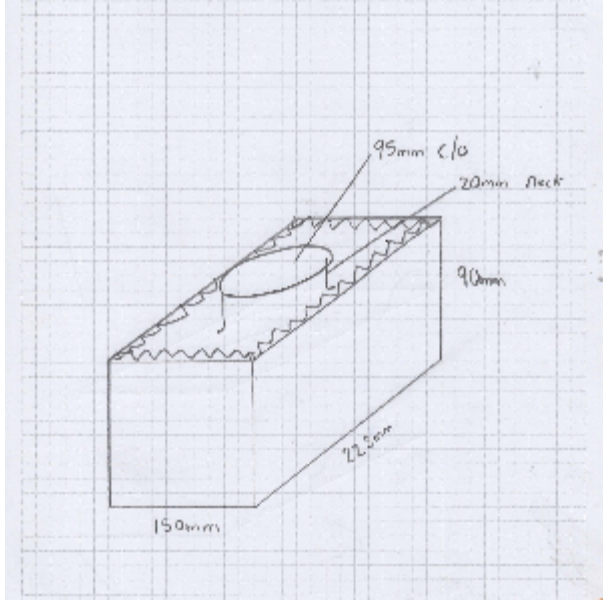

SB025: Off Shutter Slab Box for Lights by Linea LRD22

SPECIFICATIONS

COLOUR	
DIMENSIONS	150 x 225 x 90mm
IP	
LAMPHOLDER	
MATERIAL	Mild Steel
VOLTAGE	

PRODUCT CODES

SB025	Off Shutter Slab Box for Lights by Linea LRD22
--------------	--