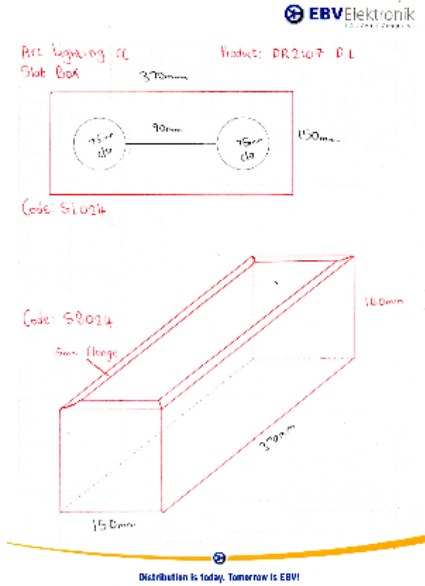

SB024: Slab Box for DR2017

SPECIFICATIONS

COLOUR	
DIMENSIONS	150 x 370 x 140mm
IP	
LAMPHOLDER	
MATERIAL	Mild Steel
VOLTAGE	

PRODUCT CODES

SB024	-Slab Box for DR2017
SL024	Slab Box Lid for SB024

ARC Lighting CC