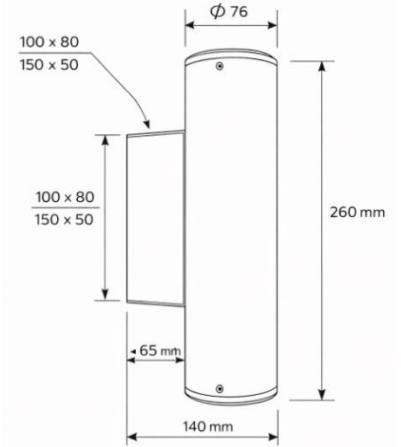

DATASHEET

Name: Up/Down Round Tube Wall Bracket

Product Code: BRCK46

Description: BRCK46: Up/Down Round Tube Wall Bracket, RN Silver, $\varnothing 76\text{mm}$ x 260mm x 140mm, Surface Mounted, GU10, Aluminium, 220-240V 50-60Hz, IP65

Construction Specification

Dimensions: $\varnothing 76\text{mm}$ x 260mm

Luminaire Colour: RN Silver

Installation Type: Surface Mounted

Environment: Outdoor

Material: Aluminium

Total Weight: 2.5 Kg

Electrical Specifications