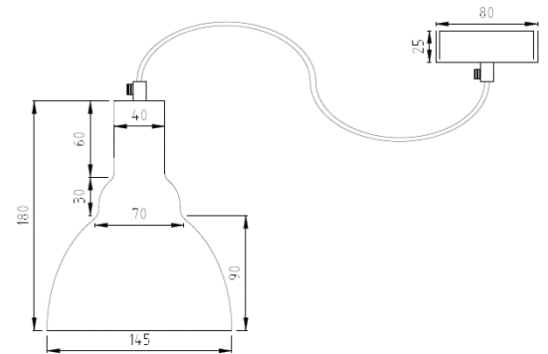

## DATASHEET

**Name:** CB Pendant

**Standards:** SANS 60598-2-1

**Product Code:** PEN303

**Description:** PEN303: CB Pendant, Shiny Copper, Ø145mm x 180mm, Surface Mounted, E27 Lampholder, Aluminium, 220-240V AC | 50-60Hz, IP20

## Construction Specification

**Dimensions:** Ø145mm x 180mm

**Cord length:** 1,500mm

**Luminaire Colour:** Shiny Copper

**Installation Type:** Surface Mounted

**Environment:** Indoor

**Material:** Aluminium

## Dimensions [mm]