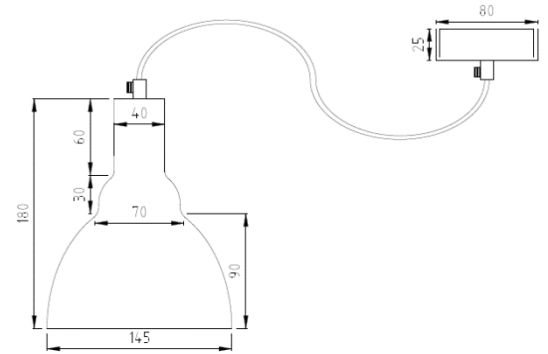

DATASHEET

Name: CB Pendant

Standards: SANS 60598-2-1

Product Code: PEN303

Description: PEN303: CB Pendant, Shiny Copper, Ø145mm x 180mm, Surface Mounted, E27 Lampholder, Aluminium, 220-240V AC | 50-60Hz, IP20

Construction Specification

Dimensions: Ø145mm x 180mm

Cord length: 1,500mm

Luminaire Colour: Shiny Copper

Installation Type: Surface Mounted

Environment: Indoor

Material: Aluminium

Total Weight: 2 Kg

Dimensions [mm]

Electrical Specifications

Ingress Protection: 20

Light Source: E27 Lampholder

Power Supply: 220-240V AC | 50-60Hz

Operating Temp: Min 5°C / Max 45°C

Certifications

Colour Code	Finish
BA	Brushed Aluminium
BB	Brushed Brass
BC	Brushed Copper
MK	Matt Black
MW	Matt White
SW	Sandpaper White
SK	Sandpaper Black
SCO	Shiny Copper
Z	Bespoke colour finish as customer requests