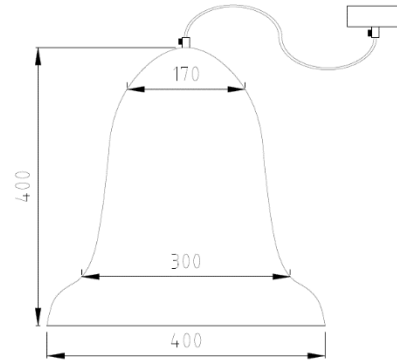

## DATASHEET

**Name:** BS Pendant

**Standards:** SANS 60598-2-1

**Product Code:** PEN024

**Description:** PEN024: Matt Black / Shiny Copper, Ø400mm x 400mm, Surface Mounted, E27 Lampholder, Aluminium, 220-240V AC | 50-60Hz, IP20

## Construction Specification

**Dimensions:** Ø400mm x 400mm

**Cord length:** 1,500mm

**Luminaire Colour:** Matt Black / Shiny Copper

**Installation Type:** Surface Mounted

**Environment:** Indoor

**Material:** Aluminium

**Total Weight:** 2 Kg

## Dimensions [mm]