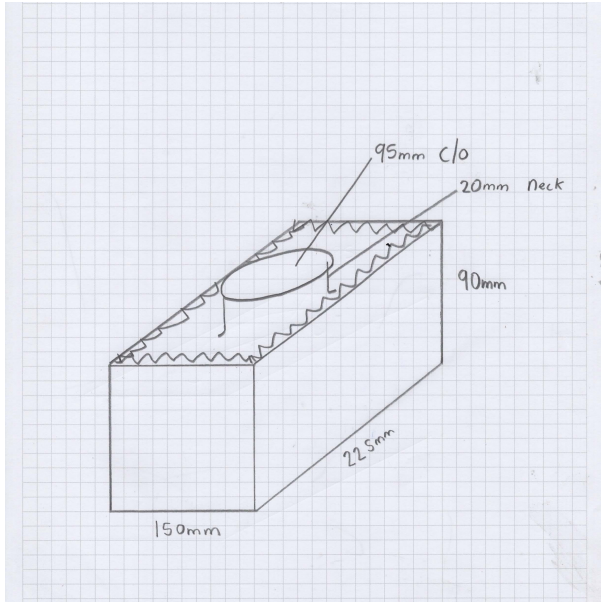

SB025: Off Shutter Slab Box for Lights by Linea LRD22

SPECIFICATIONS

Luminaire Colour
Dimensions 150 x 225 x 90mm
Installation Type
Ingress Protection
Material Mild Steel
Light Source
Power Supply

PRODUCT CODES

SB025

Off Shutter Slab Box for Lights by Linea LRD22