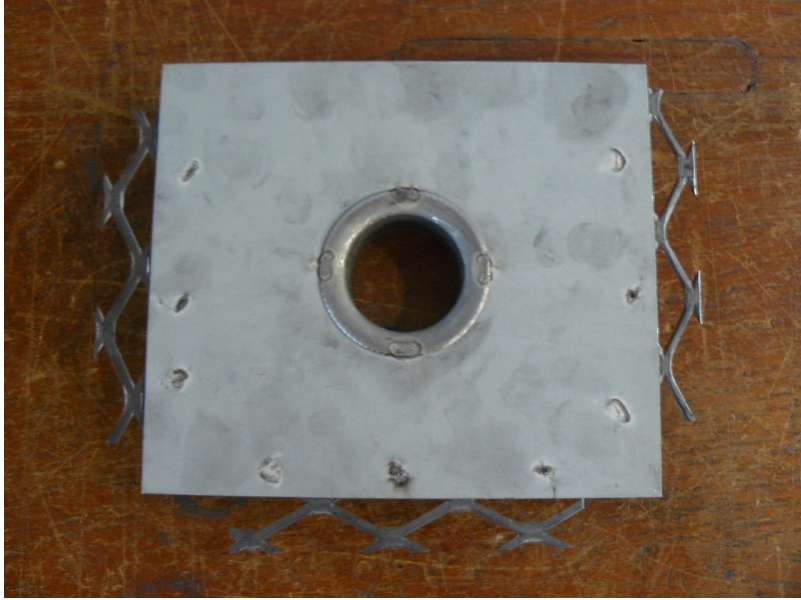

SLE003: Slab Box Lid

SPECIFICATIONS

Luminaire Colour
Dimensions
Installation Type
Ingress Protection
Material Mild Steel
Light Source
Power Supply

PRODUCT CODES

SLE003

Slab Box Lid