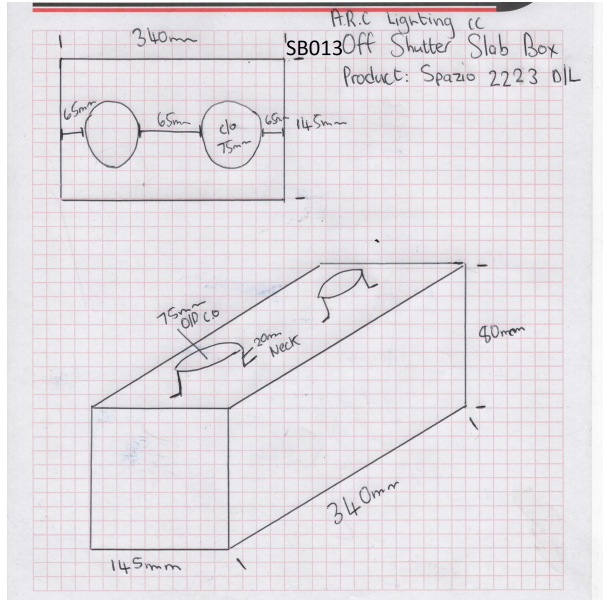

SB013: Off Shutter Slab Box for Spazio 2223

SPECIFICATIONS

Luminaire Colour Raw
Dimensions 145 x 340 x 80mm
Installation Type
Ingress Protection
Material Mild Steel
Light Source
Power Supply

PRODUCT CODES

SB013

Off Shutter Slab Box for Spazio 2223