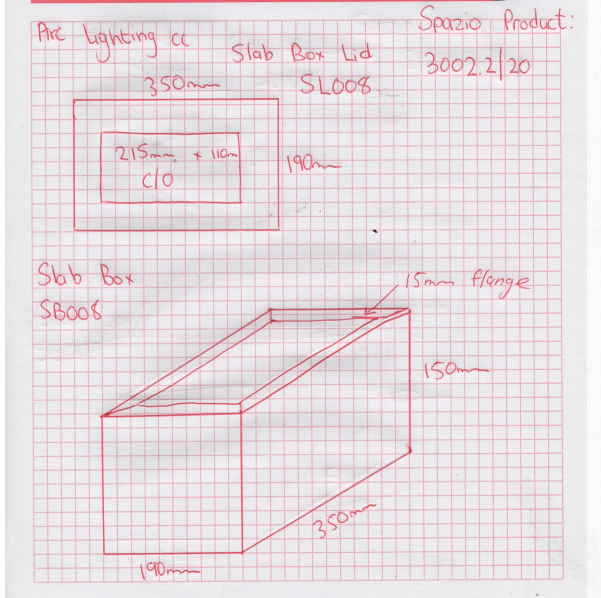

SPECIFICATIONS

Luminaire Colour
 Dimensions 190 x 250 x 150mm
 Installation Type
 Ingress Protection
 Material Mild Steel
 Light Source
 Power Supply

PRODUCT CODES

SB007	Slab Box for Spazio 3001.2/20
SL007	Slab Box Lid for SB007

SPECIFICATIONS

Luminaire Colour
 Dimensions 190 x 350 x 150mm
 Installation Type
 Ingress Protection
 Material Mild Steel
 Light Source
 Power Supply

PRODUCT CODES

SB008	Slab Box for Spazio 3002.2/20
SL008	Slab Box Lid for Slab Box SB008