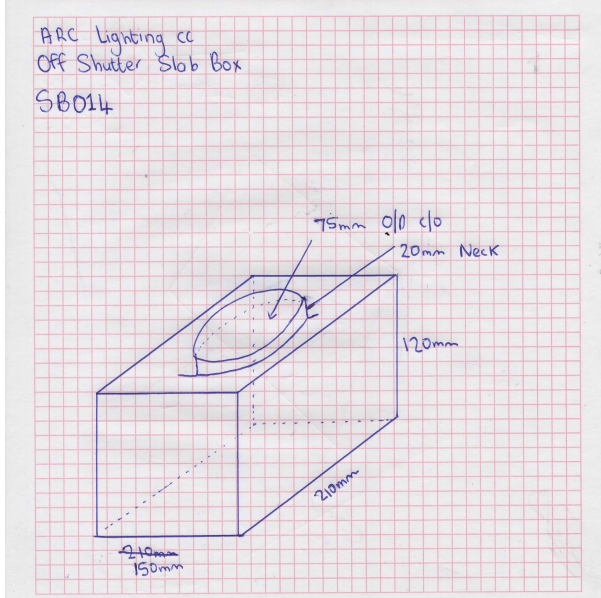

SB014: Off Shutter Slab Box

SPECIFICATIONS

Luminaire Colour Raw
Dimensions 150 x 210 x 120mm
Installation Type
Ingress Protection
Material Mild Steel
Light Source
Power Supply

PRODUCT CODES

SB014

Off Shutter Slab Box