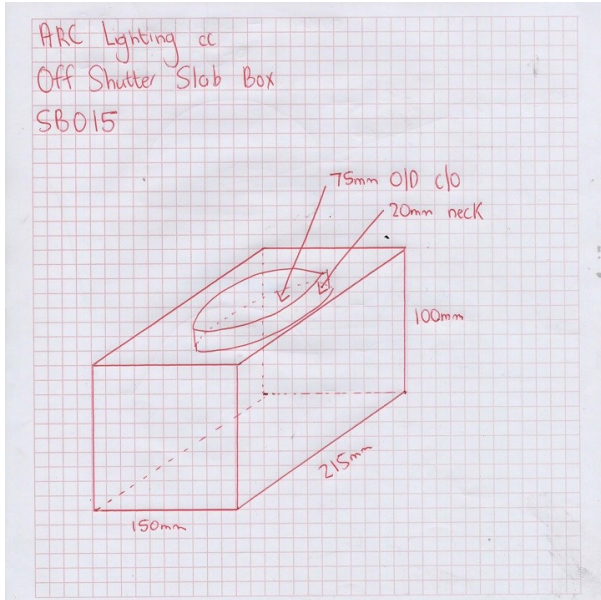

SB015: Off Shutter Slab Box

SPECIFICATIONS

Luminaire Colour Raw
Dimensions 150 x 215 x 100mm
Installation Type
Ingress Protection
Material Mild Steel
Light Source
Power Supply

PRODUCT CODES

SB015

Off Shutter Slab Box