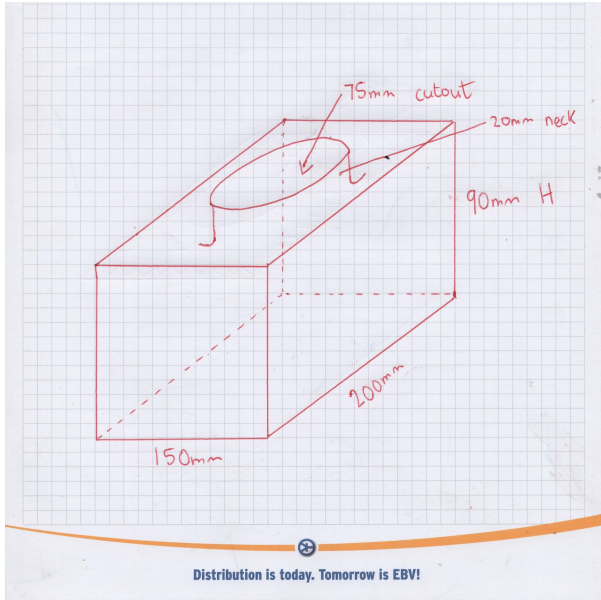

SB026: Off Shutter Slab Box for Radiant CC21

SPECIFICATIONS

Luminaire Colour
Dimensions 150 x 200 x 90mm
Installation Type
Ingress Protection
Material Mild Steel
Light Source
Power Supply

PRODUCT CODES

SB026

Off Shutter Slab Box for Radiant CC21