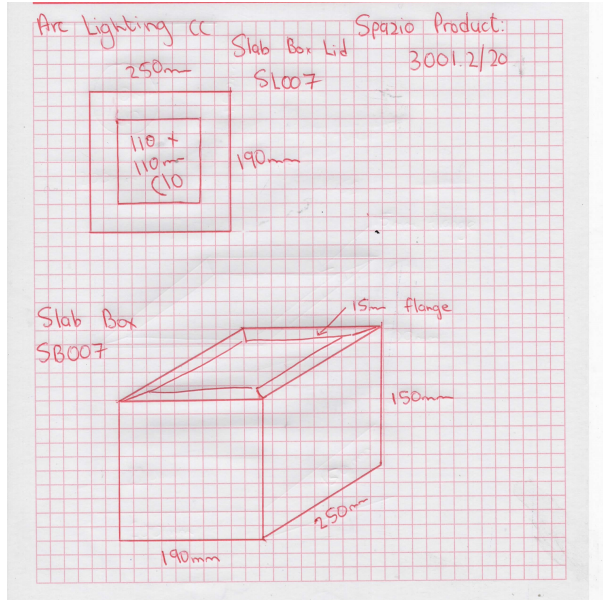

SB006: Slab Box for SQ05

SPECIFICATIONS

Luminaire Colour
 Dimensions 190 x 250 x 130mm
 Installation Type
 Ingress Protection
 Material Mild Steel
 Light Source
 Power Supply

PRODUCT CODES

SB006	Slab Box for SQ05
SL006	Slab Box Lid for Slab Box SB006

SPECIFICATIONS

Luminaire Colour
 Dimensions 190 x 250 x 150mm
 Installation Type
 Ingress Protection
 Material Mild Steel
 Light Source
 Power Supply

PRODUCT CODES

SB007	Slab Box for Spazio 3001.2/20
SL007	Slab Box Lid for SB007