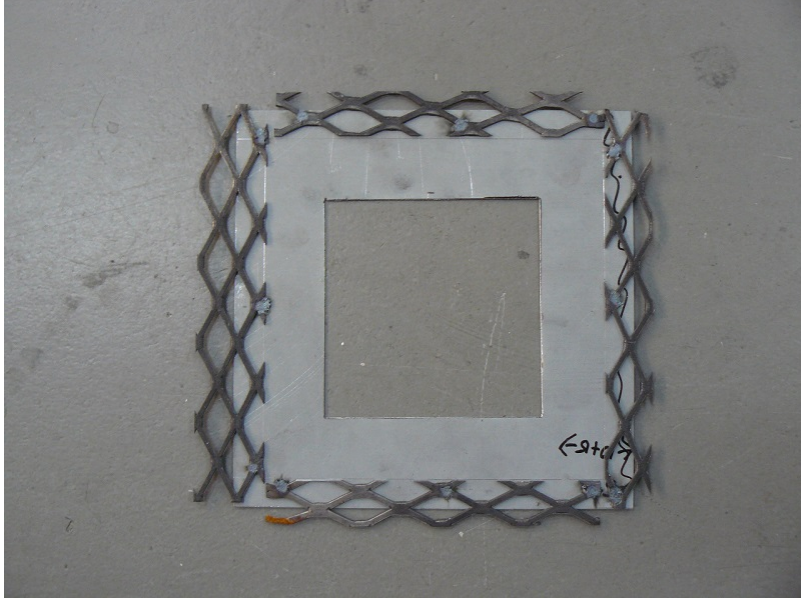

SLE001: Slab Box Lid

SPECIFICATIONS

Luminaire Colour
Dimensions
Installation Type
Ingress Protection
Material Mild Steel
Light Source
Power Supply

PRODUCT CODES

SLE001

Slab Box Lid