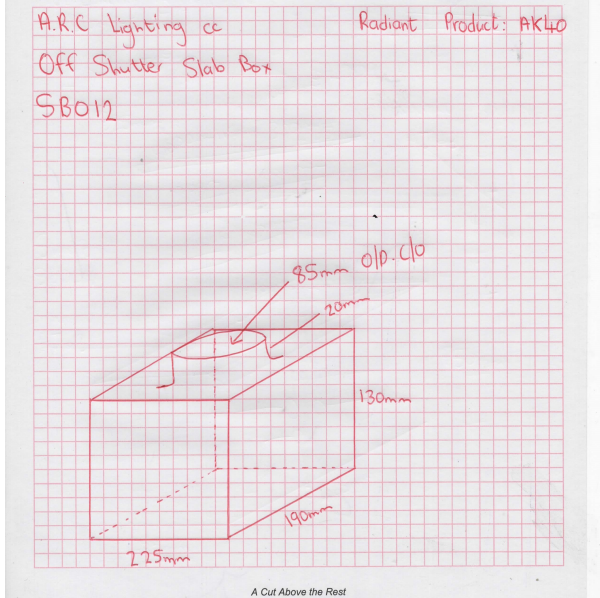

SB012: Off Shutter Slab Box for Radiant AK40

SPECIFICATIONS

Luminaire Colour Raw
Dimensions 225 x 190 x 130
Installation Type
Ingress Protection
Material Mild Steel
Light Source
Power Supply

PRODUCT CODES

SB012

Off Shutter Slab Box for Radiant AK40