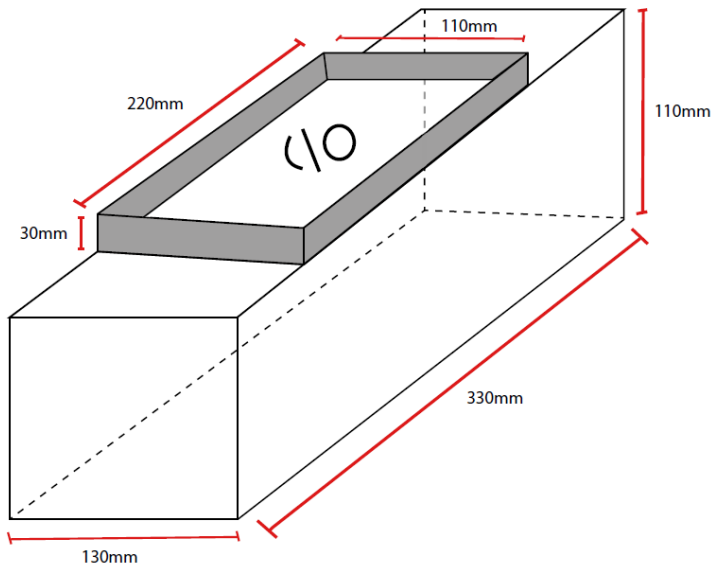

SB011: Off Shutter Slab Box for ARC SQ06

SPECIFICATIONS

Luminaire Colour
Dimensions 130 x 330 x 110mm
Installation Type
Ingress Protection
Material Mild Steel
Light Source
Power Supply

PRODUCT CODES

SB011

Off Shutter Slab Box for ARC SQ06