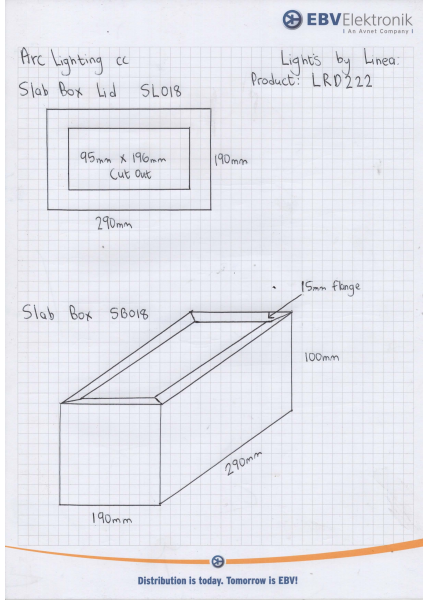

SB018: Slab Box for Lights by Linea LRD 222

SPECIFICATIONS

Luminaire Colour
Dimensions 190 x 290 x 100mm
Installation Type
Ingress Protection
Material Mild Steel
Light Source
Power Supply

PRODUCT CODES

SB018	Slab Box for Lights by Linea LRD 222
SL018	Slab Box Lid for Slab Box SB018