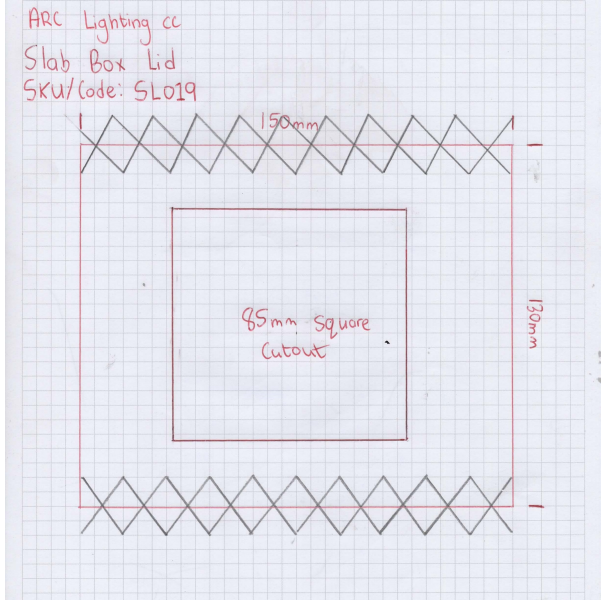

SL019: Slab Box Lid

SPECIFICATIONS

Luminaire Colour
Dimensions
Installation Type
Ingress Protection
Material Mild Steel
Light Source
Power Supply

PRODUCT CODES

SLE019

Slab Box Lid