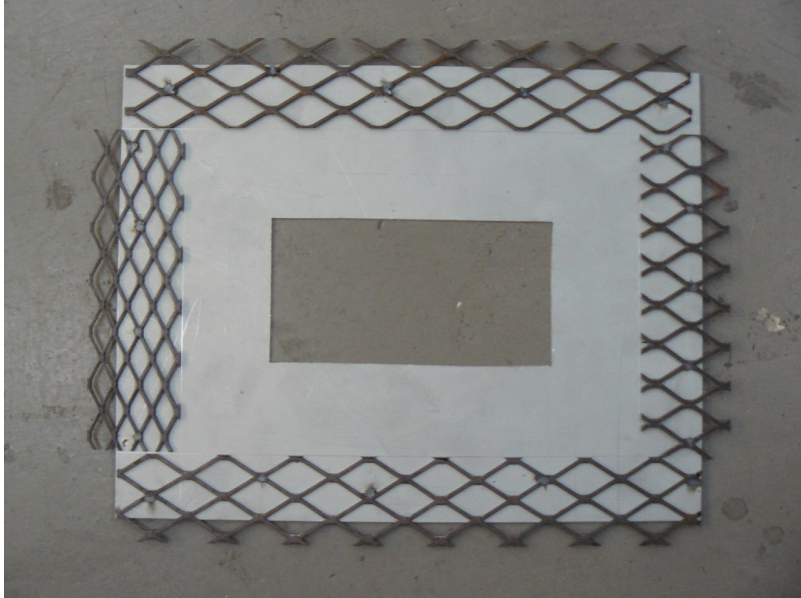

SLE002: Slab Box Lid

SPECIFICATIONS

Luminaire Colour
Dimensions
Installation Type
Ingress Protection
Material Mild Steel
Light Source
Power Supply

PRODUCT CODES

SLE002

Slab Box Lid