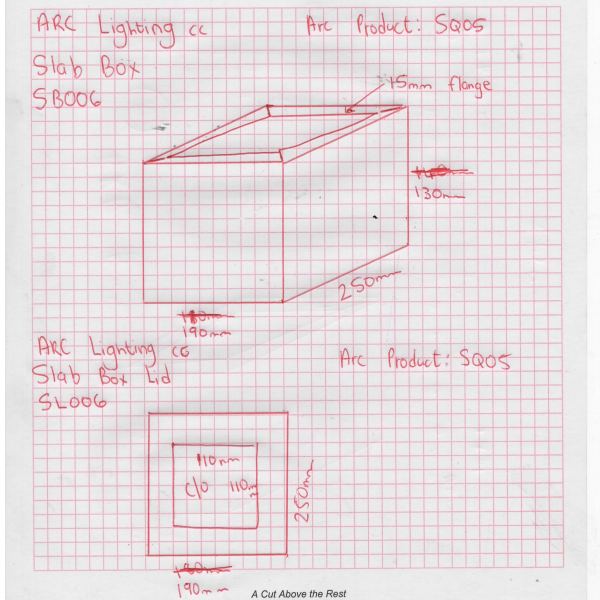

SB006: Slab Box for SQ05

SPECIFICATIONS

Luminaire Colour
 Dimensions 190 x 250 x 130mm
 Installation Type
 Ingress Protection
 Material Mild Steel
 Light Source
 Power Supply

PRODUCT CODES

SB006	Slab Box for SQ05
SL006	Slab Box Lid for Slab Box SB006