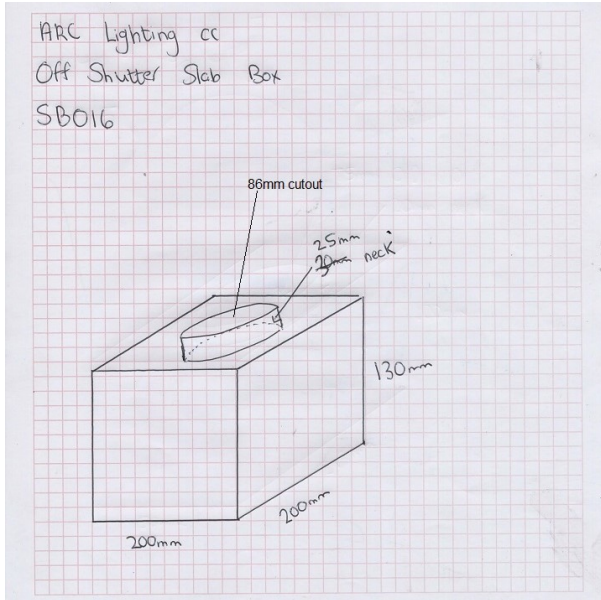

SB016: Off Shutter Slab Box

SPECIFICATIONS

Luminaire Colour
Dimensions 200 x 200 x 130mm
Installation Type
Ingress Protection
Material Mild Steel
Light Source
Power Supply

PRODUCT CODES

SB016

Off Shutter Slab Box