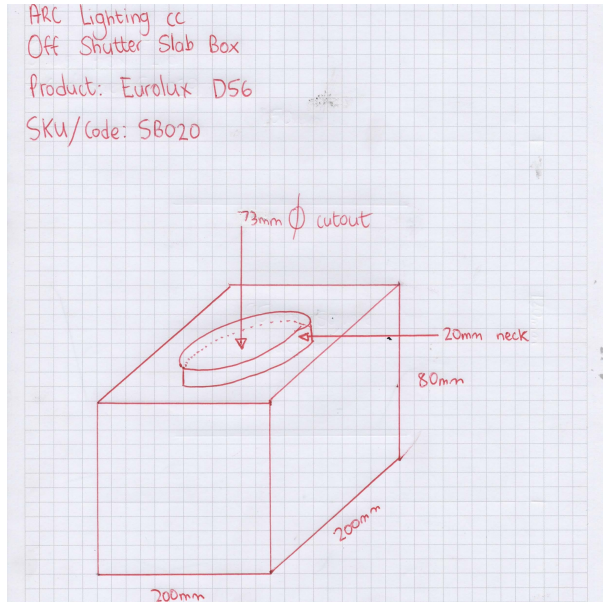

SB020: Off Shutter Slab Box for Eurolux D56

SPECIFICATIONS

Luminaire Colour
Dimensions 200 x 200 x 80mm
Installation Type
Ingress Protection
Material Mild Steel
Light Source
Power Supply

PRODUCT CODES

SB020

Off Shutter Slab Box for Eurolux D56