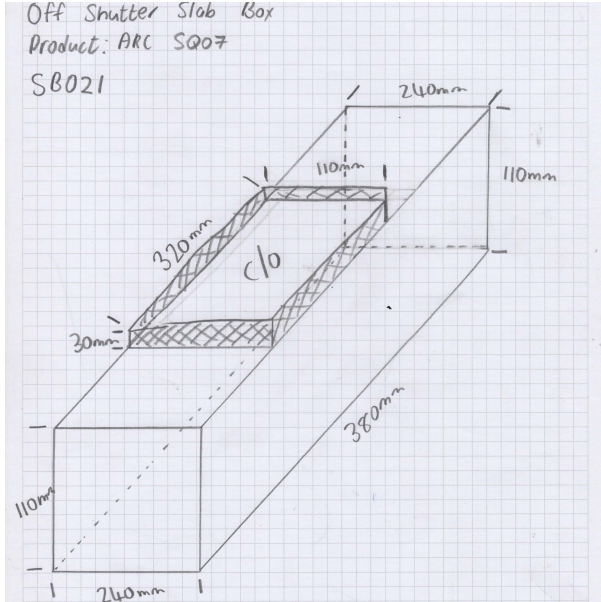

SB021: Off Shutter Slab Box for ARC SQ07

SPECIFICATIONS

Luminaire Colour
Dimensions 240 x 380 x 110mm
Installation Type
Ingress Protection
Material Mild Steel
Light Source
Power Supply

PRODUCT CODES

SB021

Off Shutter Slab Box for ARC SQ07