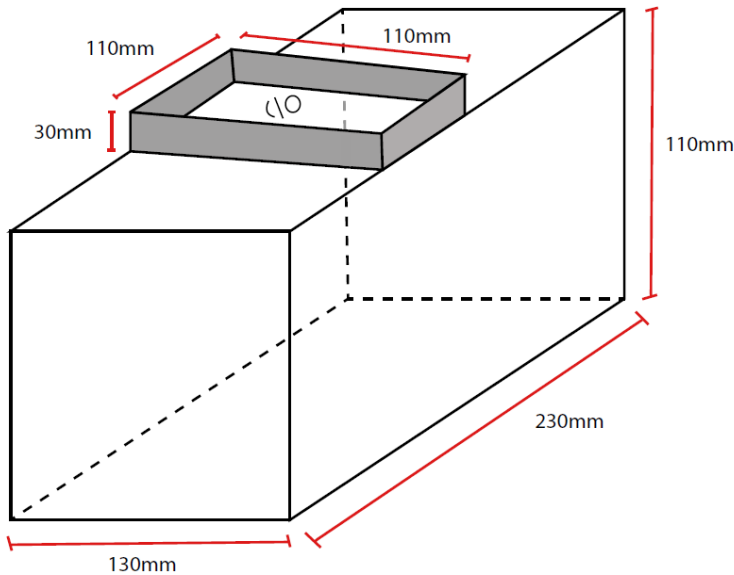

SB010: Off Shutter Slab Box for ARC SQ05

SPECIFICATIONS

Luminaire Colour Raw
Dimensions 130 x 230 x 110
Installation Type
Ingress Protection
Material Mild Steel
Light Source
Power Supply

PRODUCT CODES

SB010

Off Shutter Slab Box for ARC SQ05