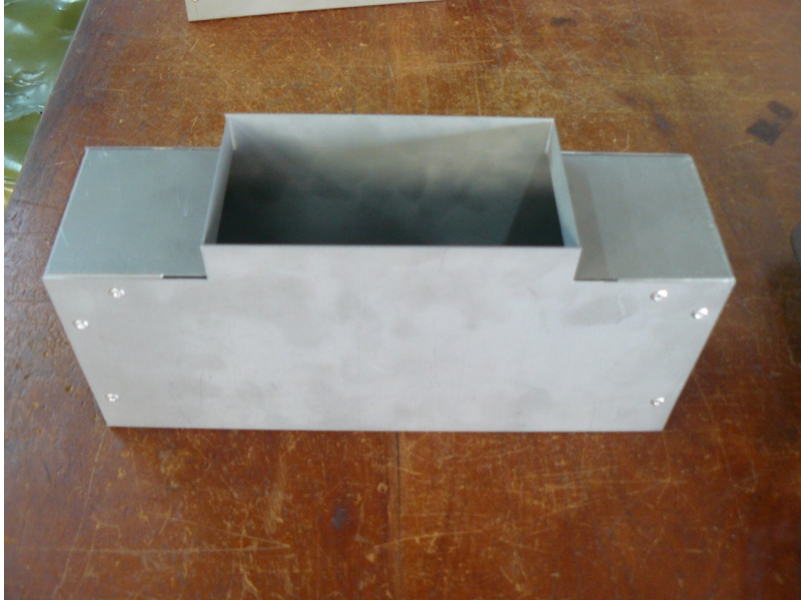

SBE001: Off Shutter Slab Box

SPECIFICATIONS

Luminaire Colour
Dimensions
Installation Type
Ingress Protection
Material Mild Steel
Light Source
Power Supply

PRODUCT CODES

SBE001

Off Shutter Slab Box