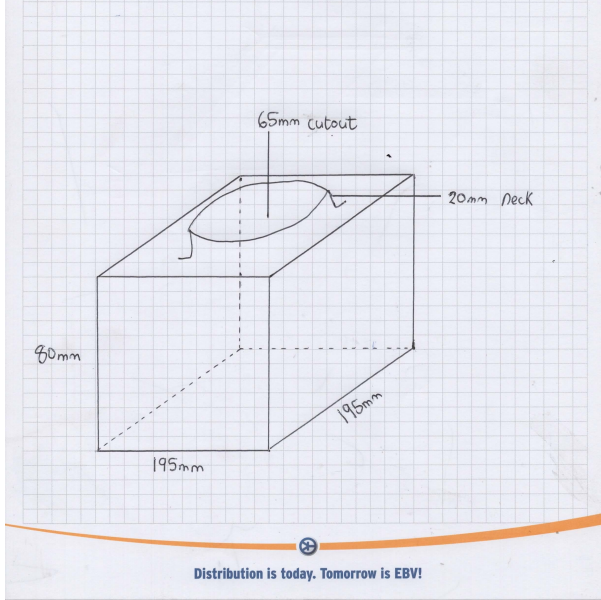

SB022: Off Shutter Slab Box for Lights by Linea CB44

SPECIFICATIONS

Luminaire Colour
Dimensions 195 x 195 x 80mm
Installation Type
Ingress Protection
Material Mild Steel
Light Source
Power Supply

PRODUCT CODES

SB022

Off Shutter Slab Box for Lights by Linea CB44