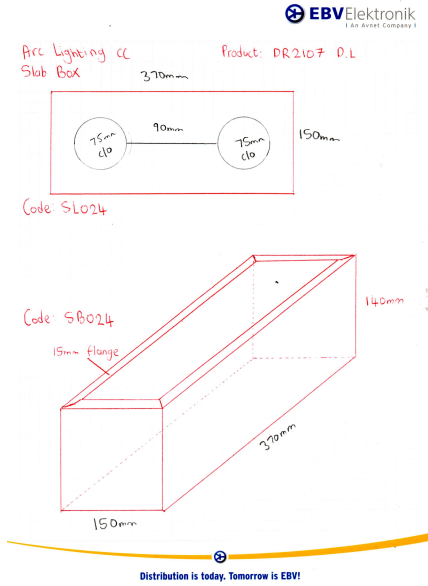

SB024: Slab Box for DR2017

SPECIFICATIONS

Luminaire Colour
 Dimensions 150 x 370 x 140mm
 Installation Type
 Ingress Protection
 Material Mild Steel
 Light Source
 Power Supply

PRODUCT CODES

SB024	-Slab Box for DR2017
SL024	Slab Box Lid for SB024