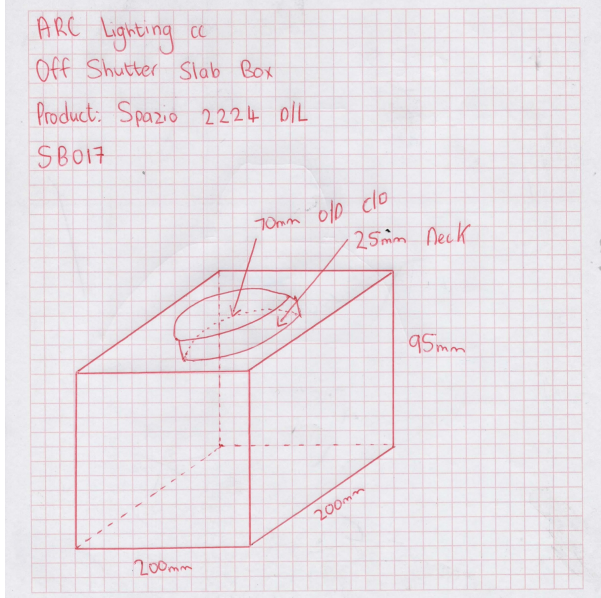

SB017: Off Shutter Slab Box for Spazio 2224

SPECIFICATIONS

Luminaire Colour
Dimensions 200 x 200 x 95mm
Installation Type
Ingress Protection
Material Mild Steel
Light Source
Power Supply

PRODUCT CODES

SB017

Off Shutter Slab Box for Spazio 2224