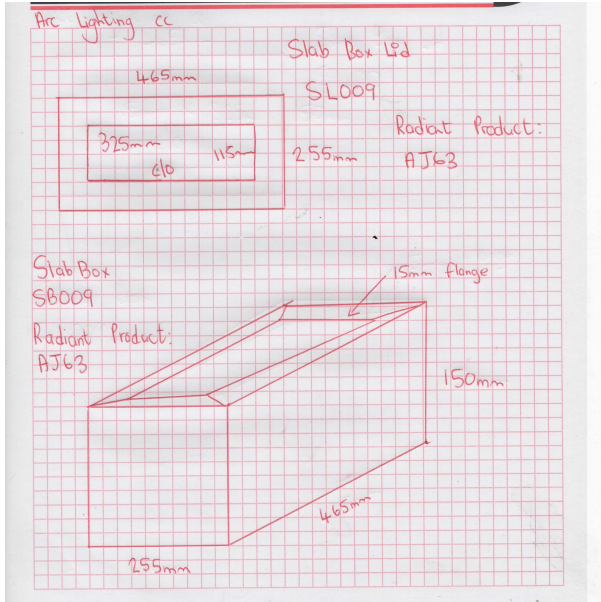

SB009: Slab Box for Radiant AJ63

SPECIFICATIONS

Luminaire Colour
Dimensions 255 x 465 x 150mm
Installation Type
Ingress Protection
Material Mild Steel
Light Source
Power Supply

PRODUCT CODES

SB009	Slab Box for Radiant AJ63
SL009	Slab Box Lid for Slab Box SB009