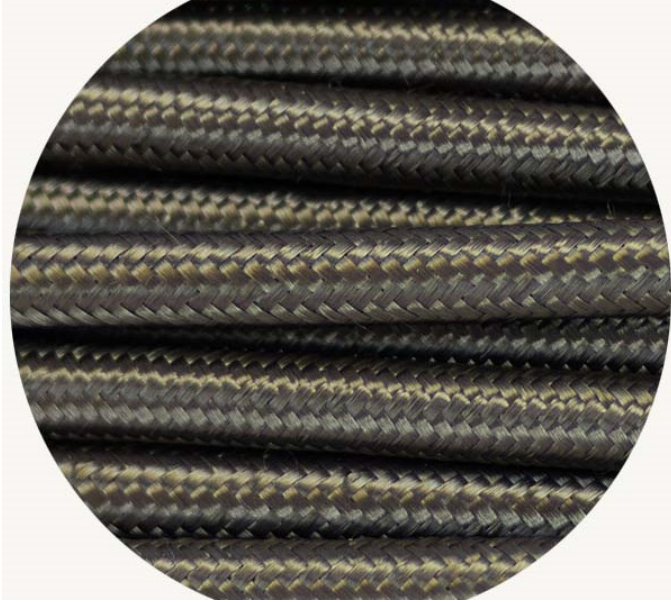

SFC012: Gunmetal Fabric Cable

SPECIFICATIONS

Luminaire Colour Gunmetal
Dimensions 0.75 sqmm
Installation Type
Ingress Protection
Material Double PVC Insulation
Light Source
Power Supply

PRODUCT CODES

FAB01	1m x 3C Fabric Cable - Solid
FAB02	1m x 3C Fabric Cable - Zigzag
FAB03	1m x 3C Fabric Cable - Twisted
FAB04	1m x 2C Fabric Cable - Red / Black / White
ROPE001	1m x 3C Rope Cable