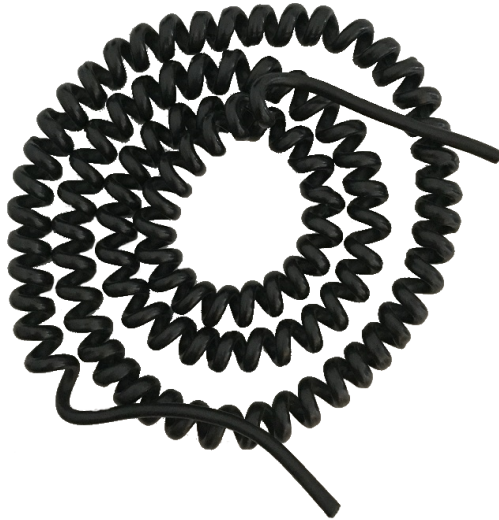

SPECIFICATIONS

Luminaire Colour Black
Dimensions 0.75mm x 3-Core x 3m
Installation Type
Ingress Protection
Material PVC
Light Source
Power Supply

PRODUCT CODES

CC0.7531K	1m Black
CC0.7532K	2m Black
CC0.7533K	3m Black
CC0.7534K	4m Black
CC0.7535K	5m Black