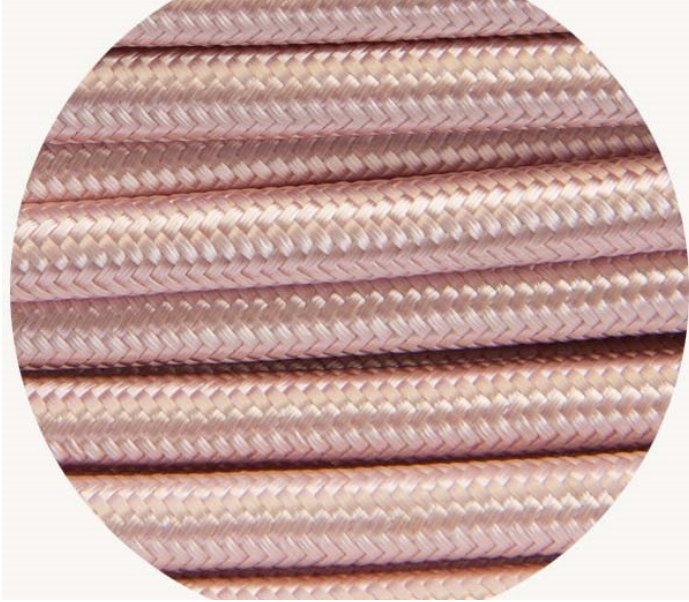

SFC025: Pink Fabric Cable

SPECIFICATIONS

Luminaire Colour Pink
Dimensions 0.75 sqmm
Installation Type
Ingress Protection
Material Double PVC Insulation
Light Source
Power Supply

PRODUCT CODES

FAB01	1m x 3C Fabric Cable - Solid
FAB02	1m x 3C Fabric Cable - Zigzag
FAB03	1m x 3C Fabric Cable - Twisted
FAB04	1m x 2C Fabric Cable - Red / Black / White
ROPE001	1m x 3C Rope Cable