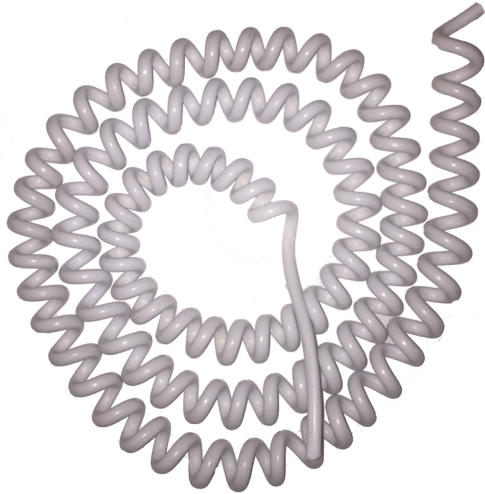

SPECIFICATIONS

Luminaire Colour White
Dimensions 0.75mm x 3-Core x 3m
Installation Type
Ingress Protection
Material PVC
Light Source
Power Supply

PRODUCT CODES

0.7531W	1m White
0.7532W	2m White
0.7533W	3m White
0.7534W	4m White
0.7535W	5m White