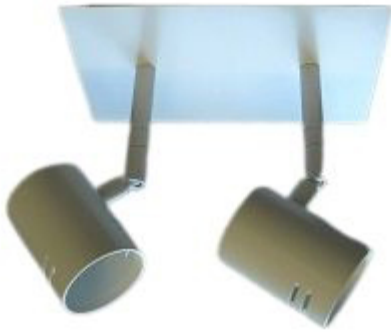

SPECIFICATIONS

Luminaire Colour White
Dimensions 300mm x 100mm Base
Installation Type
Ingress Protection 20
Material Aluminium
Light Source GU10
Power Supply 230V 50Hz

PRODUCT CODES

MSPOT02	White/Black/Green - 220V
MSPOT04	White/Black/Green - 12V