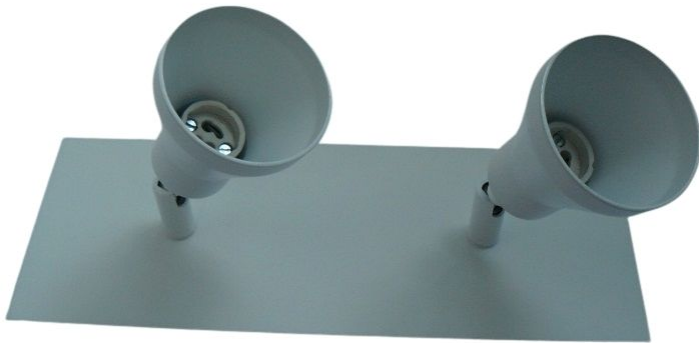

SPECIFICATIONS

Luminaire Colour White
Dimensions 300mm x 100mm Base
Installation Type
Ingress Protection 20
Material Aluminium
Light Source GU10
Power Supply 230V 50Hz