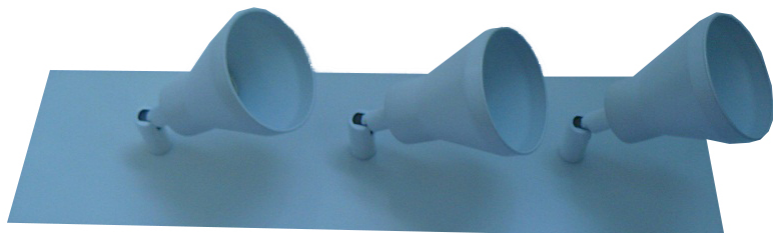

SPECIFICATIONS

Luminaire Colour White
Dimensions 500mm x 100mm Rectangle Base
Installation Type
Ingress Protection 20
Material Aluminium
Light Source GU10
Power Supply 230V 50Hz