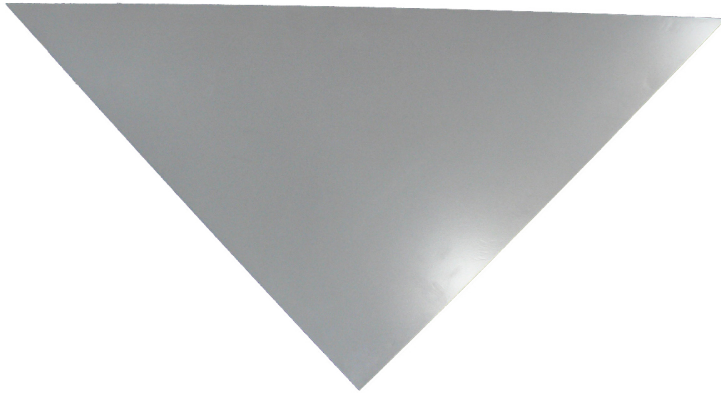

RBP14095BA: Rectangular Base Plate

SPECIFICATIONS

Luminaire Colour Brushed Aluminium
Dimensions 1400mm (L) x 950mm (W)
Installation Type
Ingress Protection
Material Aluminium
Light Source
Power Supply

PRODUCT CODES

TBP1007070: Triangular Base

SPECIFICATIONS

Luminaire Colour RN Silver
Dimensions 1000mm x 700mm x 700mm
Installation Type
Ingress Protection
Material Aluminium & Mild-Steel
Light Source
Power Supply

PRODUCT CODES