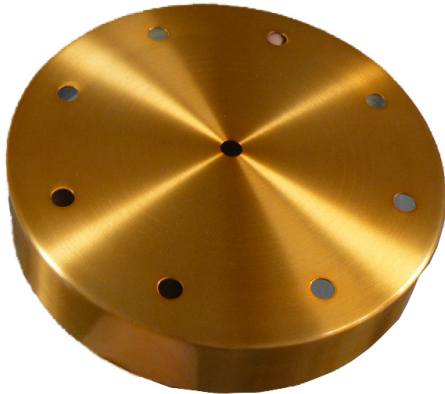

RBP14095BA: Rectangular Base Plate

SPECIFICATIONS

Luminaire Colour Brushed Aluminium
Dimensions 1400mm (L) x 950mm (W)
Installation Type
Ingress Protection
Material Aluminium
Light Source
Power Supply

PRODUCT CODES

340mm Diameter x 20mm High TM
 400mm Diameter x 20mm High (95mm Maximum)

RCB500

500mm Diameter x 20mm High

RCB540

540mm Diameter x 20mm High

RCB600

600mm Diameter x 20mm High

RCB650

650mm Diameter x 20mm High (120mm Maximum)

RCB250BC Round Ceiling Cup

SPECIFICATIONS

Luminaire Colour Brushed Cooper
 Dimensions 250mm (D) x 20mm (H)
 Installation Type
 Ingress Protection
 Material Aluminium
 Light Source
 Power Supply