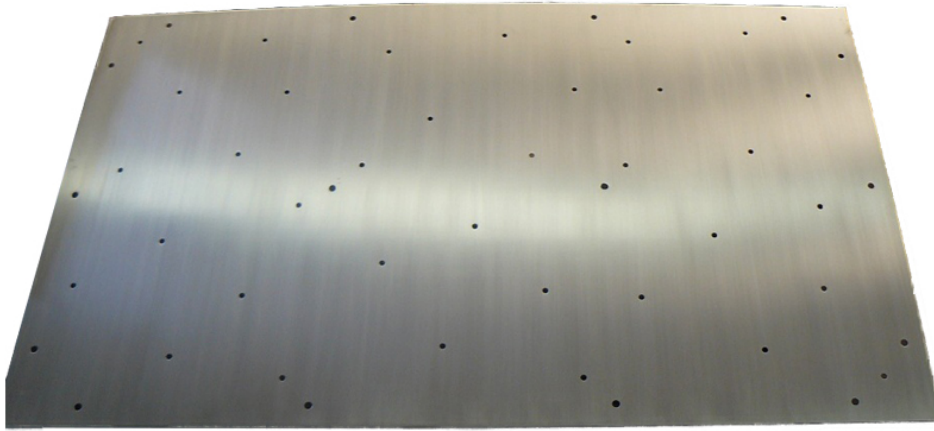

RBP14095BA: Rectangular Base Plate

SPECIFICATIONS

Luminaire Colour Brushed Aluminium
Dimensions 1400mm (L) x 950mm (W)
Installation Type
Ingress Protection
Material Aluminium
Light Source
Power Supply

PRODUCT CODES

TBP1007070: Triangular Base

SPECIFICATIONS

Luminaire Colour RN Silver
Dimensions 1000mm x 700mm x 700mm
Installation Type
Ingress Protection
Material Aluminium & Mild-Steel
Light Source
Power Supply

PRODUCT CODES

RBP1008BA: Rectangular Base Plate (80mm Channel)

SPECIFICATIONS

Luminaire Colour Brushed Aluminium
Dimensions 1000mm x 80mm
Installation Type
Ingress Protection
Material Aluminium
Light Source
Power Supply