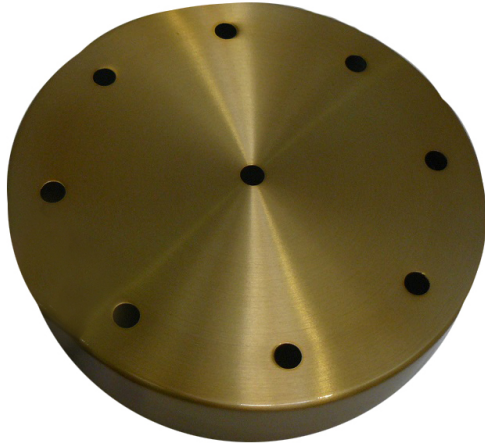

340mm Diameter x 20mm High TM
 400mm Diameter x 20mm High (95mm Maximum)

RCB500

500mm Diameter x 20mm High

RCB540

540mm Diameter x 20mm High

RCB600

600mm Diameter x 20mm High

RCB650

650mm Diameter x 20mm High (120mm Maximum)

Round Ceiling Cup

SPECIFICATIONS

Luminaire Colour Brushed Brass
 Dimensions 250mm (D) x 20mm (H)
 Installation Type
 Ingress Protection
 Material Aluminium
 Light Source
 Power Supply

PRODUCT CODES

RCB50	50mm Diameter x 20mm High (25mm Maximum)
RCB60	60mm Diameter x 20mm High (65 Maximum)
RCB80	80mm Diameter x 20mm High (25mm Maximum)
RCB100	100mm Diameter x 20mm High (107mm Maximum)
RCB115	115mm Diameter x 20mm High (50mm Maximum)
RCB120	120mm Diameter x 20mm High
RCB130	130mm Diameter x 20mm High (39mmmm Maximum)
RCB150	150mm Diameter x 20mm High (55mm Maximum)
RCB190	190mm Diameter x 20mm High (85mm Maximum)
RCB200	200mm Diameter x 20mm High (70mm Maximum)
RCB220	220mm Diameter x 20mm High (40mm Maximum)
RCB250	250mm Diameter x 20mm High (53mm Maximum)
MADE IN SOUTH AFRICA	300mm Diameter x 20mm High (55mm Maximum)