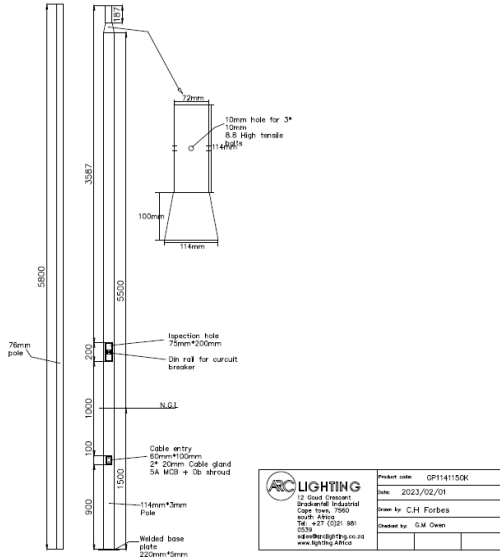

GPOLE: Galvanized Pole

SPECIFICATIONS

COLOUR	Hot Dip Galvanized
DIMENSIONS	76mm (D) x Xm Long Pole
IP	
LAMPHOLDER	N/A
MATERIAL	Mild-Steel
VOLTAGE	

PRODUCT CODES

GPOLE	Custom Length Hot Dip Galvanized Pole
--------------	---------------------------------------

SPECIFICATIONS

COLOUR	Galvanized, Matte Black, Matte White or Grey
DIMENSIONS	114mm (D) x 5.7m (L) & 76mm (D) x 5.8m (L)
IP	N/A
LAMPHOLDER	N/A
MATERIAL	Mild-Steel
VOLTAGE	N/A

PRODUCT CODES

GP114950	9.5 Meters (8m above ground)
GP1141150	11.5 Meters (10m above ground)

SPECIFICATIONS

COLOUR	Galvanized, Matte Black, Matte White or Grey
DIMENSIONS	114mm (D) x 4.2m (L) & 76mm (D) x 5.4m (L)
IP	N/A
LAMPHOLDER	N/A
MATERIAL	Mild-Steel
VOLTAGE	N/A

PRODUCT CODES

GP114950	9.5 Meters (8m above ground)
GP1141150	11.5 Meters (10m above ground)