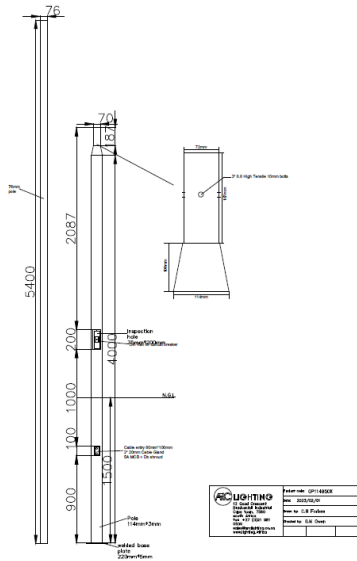

GPOLE: Galvanized Pole

SPECIFICATIONS

COLOUR	Hot Dip Galvanized
DIMENSIONS	76mm (D) x Xm Long Pole
IP	
LAMPHOLDER	N/A
MATERIAL	Mild-Steel
VOLTAGE	

PRODUCT CODES

GPOLE	Custom Length Hot Dip Galvanized Pole
--------------	---------------------------------------

SPECIFICATIONS

COLOUR	Galvanized, Matte Black, Matte White or Grey
DIMENSIONS	114mm (D) x 5.7m (L) & 76mm (D) x 5.8m (L)
IP	N/A
LAMPHOLDER	N/A
MATERIAL	Mild-Steel
VOLTAGE	N/A

PRODUCT CODES

GP114950	9.5 Meters (8m above ground)
GP1141150	11.5 Meters (10m above ground)

SPECIFICATIONS

COLOUR	Galvanized, Matte Black, Matte White or Grey
DIMENSIONS	114mm (D) x 4.2m (L) & 76mm (D) x 5.4m (L)
IP	N/A
LAMPHOLDER	N/A
MATERIAL	Mild-Steel
VOLTAGE	N/A

PRODUCT CODES

GP114950	9.5 Meters (8m above ground)
GP1141150	11.5 Meters (10m above ground)