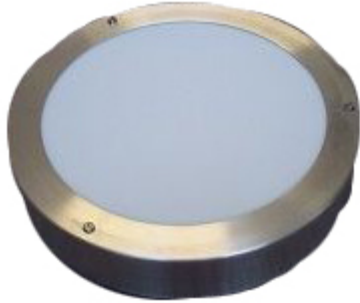

SPECIFICATIONS

COLOUR	Brushed Aluminium
DIMENSIONS	240mm (D) x 55mm (H)
IP	44
LAMPHOLDER	E27 or LED
MATERIAL	Aluminium
VOLTAGE	220-240V 50-60Hz