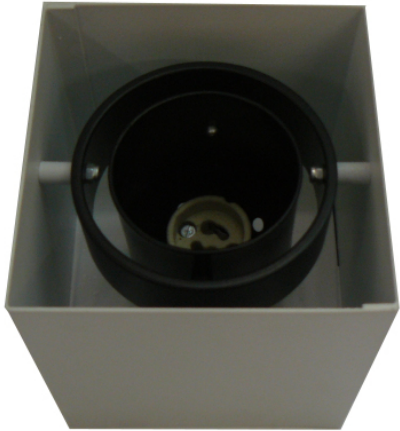

SQ10WK: 1 Light Single Swivel Downlighter

SPECIFICATIONS

COLOUR	Matte White / Black ring
DIMENSIONS	100mm (L) x 100mm (W) x 120mm (H) O/D
IP	20
LAMPHOLDER	GU10
MATERIAL	Aluminium
VOLTAGE	220-240V 50-60Hz

PRODUCT CODES

SQ09	Single Sq Surf Mnt D/L-100mm X 100mm O/Dim-120mm High - 12v
SQ10	Single Sq Surf Mnt D/L-100mm X 100mm O/Dim-120mm High - 220v
SQ12	Double Sq Surf Mnt D/L-100mm X 200mm O/Dim-120mm High - 12v
SQ11	Double Sq Surf Mnt D/L 100mm X 200mm O/Dim-120mm High - 220v
SQ25	Triple Linea Surf Mnt D/L-100mmx305mm O/Dim - 120mm High - 12v
SQ26	Triple Linea Surf Mnt D/L-100mmx305mm O/Dim - 120mm High - 220v
SQ27	Triple Surface Mount D/L- 750mm Length
SQ28	Triple Sq Surf Mnt D/L- 12v
SQ35	Quadruple Sq Surf Mnt D/L- 220v
SQ47	Quadruple Linea Surf Mnt D/L- 12v
SQ48	Quadruple Linea Surf Mnt D/L- 220v