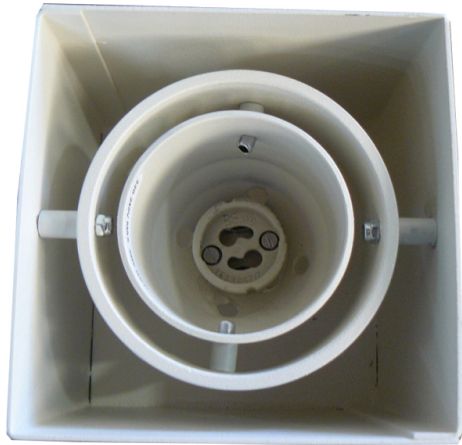

SQ10: 1 Light Single Swivel Downlighter

SPECIFICATIONS

COLOUR	Matte White
DIMENSIONS	100mm (L) x 100mm (W) x 120mm (H) O/D
IP	20
LAMPHOLDER	GU10
MATERIAL	Aluminium
VOLTAGE	220-240V 50-60Hz

PRODUCT CODES

SQ09	Single Sq Surf Mnt D/L-100mm X 100mm O/Dim-120mm High - 12v
SQ10	Single Sq Surf Mnt D/L-100mm X 100mm O/Dim-120mm High - 220v
SQ12	Double Sq Surf Mnt D/L-100mm X 200mm O/Dim-120mm High - 12v
SQ11	Double Sq Surf Mnt D/L 100mm X 200mm O/Dim-120mm High - 220v
SQ25	Triple Linea Surf Mnt D/L-100mmx305mm O/Dim - 120mm High - 12v
SQ26	Triple Linea Surf Mnt D/L-100mmx305mm O/Dim - 120mm High - 220v
SQ27	Triple Surface Mount D/L- 750mm Length
SQ28	Triple Sq Surf Mnt D/L- 12v
SQ35	Quadruple Sq Surf Mnt D/L- 220v
SQ47	Quadruple Linea Surf Mnt D/L- 12v
SQ48	Quadruple Linea Surf Mnt D/L- 220v