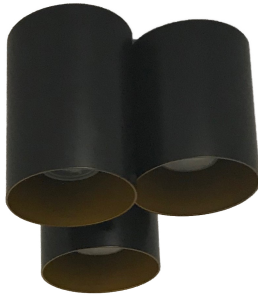

DLS3: 3 Light Cylindrical Surface Mount Downlighter

SPECIFICATIONS

COLOUR	Black Exterior / Metallic Brass Interior
DIMENSIONS	160mm (H) x 140mm (H) x 120mm (H)
IP	20
LAMPHOLDER	GU10
MATERIAL	Aluminium
VOLTAGE	220-240V 50-60Hz

PRODUCT CODES

DLS32	220v Gu10 Surface Mount 90mm Diam X 110mm High
DLS33	220v Gu10 Surface Mount 90mm Diam X 200mm High
DLS34	220v Gu10 Surface Mount 90mm Diam X 270mm High
DLS76	220v Gu10 Surface Mount 100mm Diam X 135mm High
DLS79	220v Gu10 Surface Mount 100mm Diam X 300mm High With Base Plate