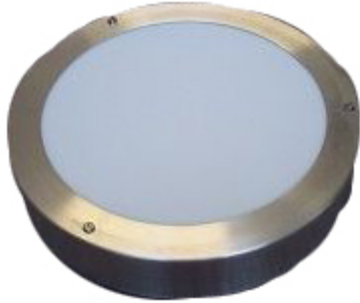

BULK36: Arc Lux

SPECIFICATIONS

COLOUR	Brushed Aluminium
DIMENSIONS	240mm (D) x 55mm (H)
IP	44
LAMPHOLDER	E27 or LED
MATERIAL	Aluminium
VOLTAGE	220-240V 50-60Hz

PRODUCT CODES

BULK36

Brushed Aluminium / Brushed Brass / Copper / Matte White / Matte Black / Green