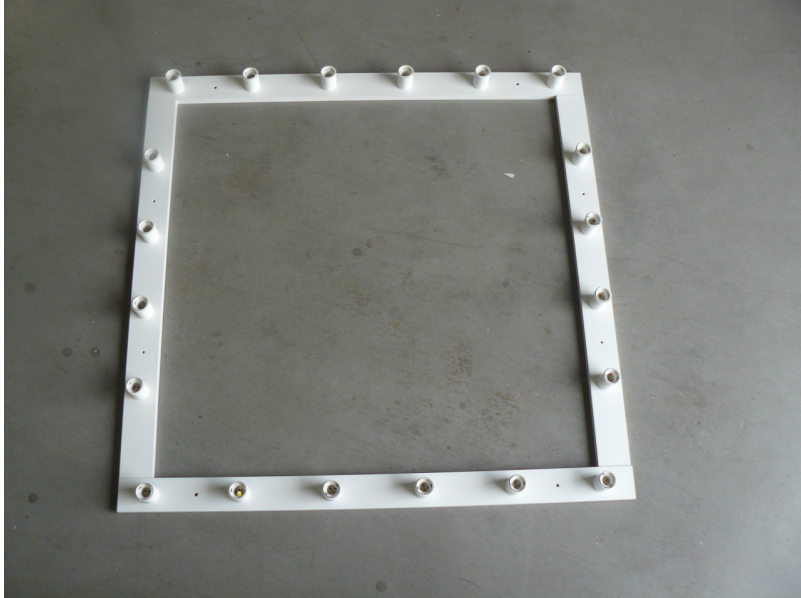

## HOLLY03: 6 Light Hollywood Mirror Fitting

### SPECIFICATIONS

COLOUR	Matte White
DIMENSIONS	Dimensions on Request
IP	20
LAMPHOLDER	E27
MATERIAL	Aluminium
VOLTAGE	220-240V 50-60Hz