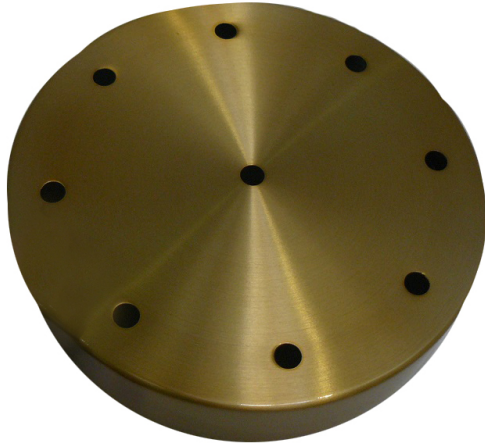

# RCB250BB: Round Ceiling Cup

## SPECIFICATIONS

COLOUR	Brushed Brass
DIMENSIONS	250mm (D) x 20mm (H)
IP	
LAMPHOLDER	
MATERIAL	Aluminium
VOLTAGE	

## PRODUCT CODES

<b>RCB50</b>	50mm Diameter x 20mm High (25mm Maximum)
<b>RCB60</b>	60mm Diameter x 20mm High (65 Maximum)
<b>RCB80</b>	80mm Diameter x 20mm High (25mm Maximum)
<b>RCB100</b>	100mm Diameter x 20mm High (107mm Maximum)
<b>RCB115</b>	115mm Diameter x 20mm High (50mm Maximum)
<b>RCB120</b>	120mm Diameter x 20mm High
<b>RCB130</b>	130mm Diameter x 20mm High (39mmmm Maximum)
<b>RCB150</b>	150mm Diameter x 20mm High (55mm Maximum)
<b>RCB190</b>	190mm Diameter x 20mm High (85mm Maximum)
<b>RCB200</b>	200mm Diameter x 20mm High (70mm Maximum)
<b>RCB220</b>	220mm Diameter x 20mm High (40mm Maximum)

**ARC Lighting CC**

12 Goud Crescent, Brackenfell Industrial, Cape Town, 7560, South Africa

Tel: +27 (0)21 981 0539 | Fax: +27 (0)21 981 1092

sales@arclighting.co.za | www.arclighting.co.za

<b>RCB250</b>	250mm Diameter x 20mm High (53mm Maximum)
<b>RCB300</b>	300mm Diameter x 20mm High (55mm Maximum)
<b>RCB340</b>	340mm Diameter x 20mm High
<b>RCB400</b>	400mm Diameter x 20mm High (85mm Maximum)
<b>RCB500</b>	500mm Diameter x 20mm High
<b>RCB540</b>	540mm Diameter x 20mm High
<b>RCB600</b>	600mm Diameter x 20mm High
<b>RCB650</b>	650mm Diameter x 20mm High (120mm Maximum)