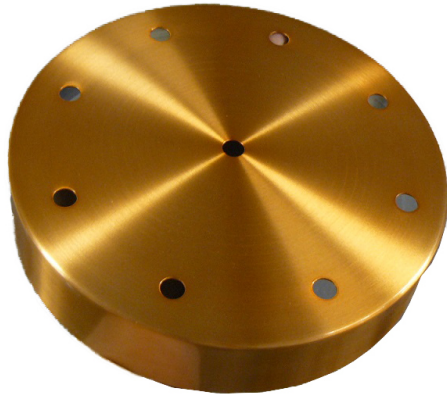

# RCB250BC: Round Ceiling Cup

## SPECIFICATIONS

COLOUR	Brushed Cooper
DIMENSIONS	250mm (D) x 20mm (H)
IP	
LAMPHOLDER	
MATERIAL	Aluminium
VOLTAGE	

## PRODUCT CODES

<b>RCB50</b>	50mm Diameter x 20mm High (25mm Maximum)
<b>RCB60</b>	60mm Diameter x 20mm High (65 Maximum)
<b>RCB80</b>	80mm Diameter x 20mm High (25mm Maximum)
<b>RCB100</b>	100mm Diameter x 20mm High (107mm Maximum)
<b>RCB115</b>	115mm Diameter x 20mm High (50mm Maximum)
<b>RCB120</b>	120mm Diameter x 20mm High
<b>RCB130</b>	130mm Diameter x 20mm High (39mmmm Maximum)
<b>RCB150</b>	150mm Diameter x 20mm High (55mm Maximum)
<b>RCB190</b>	190mm Diameter x 20mm High (85mm Maximum)
<b>RCB200</b>	200mm Diameter x 20mm High (70mm Maximum)
<b>RCB220</b>	220mm Diameter x 20mm High (40mm Maximum)

<b>RCB250</b>	250mm Diameter x 20mm High (53mm Maximum)
<b>RCB300</b>	300mm Diameter x 20mm High (55mm Maximum)
<b>RCB340</b>	340mm Diameter x 20mm High
<b>RCB400</b>	400mm Diameter x 20mm High (85mm Maximum)
<b>RCB500</b>	500mm Diameter x 20mm High
<b>RCB540</b>	540mm Diameter x 20mm High
<b>RCB600</b>	600mm Diameter x 20mm High
<b>RCB650</b>	650mm Diameter x 20mm High (120mm Maximum)