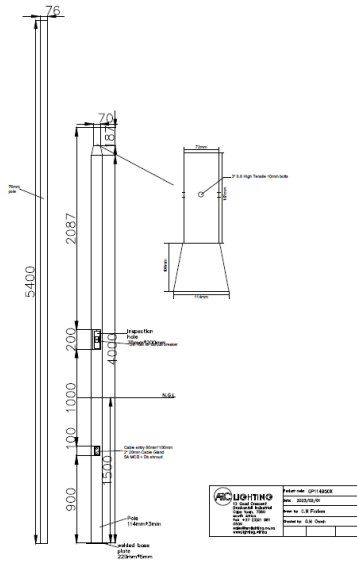

# GP114950: 9.5m Street Light Pole

## SPECIFICATIONS

COLOUR	Galvanized, Matte Black, Matte White or Grey
DIMENSIONS	114mm (D) x 4.2m (L) & 76mm (D) x 5.4m (L)
IP	N/A
LAMPHOLDER	N/A
MATERIAL	Mild-Steel
VOLTAGE	N/A

## PRODUCT CODES

<b>GP114950</b>	9.5 Meters (8m above ground)
<b>GP1141150</b>	11.5 Meters (10m above ground)

**ARC Lighting CC**

12 Goud Crescent, Brackenfell Industrial, Cape Town, 7560, South Africa  
 Tel: +27 (0)21 981 0539 | Fax: +27 (0)21 981 1092  
 sales@arclighting.co.za | www.arclighting.co.za