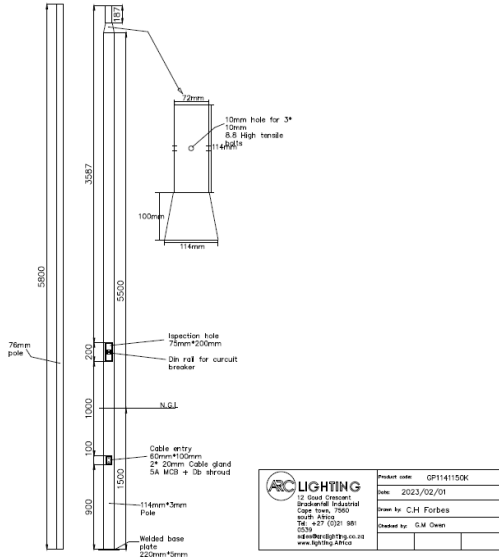

GP1141150: 11.5m Street Light Pole

SPECIFICATIONS

COLOUR	Galvanized, Matte Black, Matte White or Grey
DIMENSIONS	114mm (D) x 5.7m (L) & 76mm (D) x 5.8m (L)
IP	N/A
LAMPHOLDER	N/A
MATERIAL	Mild-Steel
VOLTAGE	N/A

PRODUCT CODES

GP114950	9.5 Meters (8m above ground)
GP1141150	11.5 Meters (10m above ground)

ARC Lighting CC

12 Goud Crescent, Brackenfell Industrial, Cape Town, 7560, South Africa
Tel: +27 (0)21 981 0539 | Fax: +27 (0)21 981 1092
sales@arclighting.co.za | www.arclighting.co.za