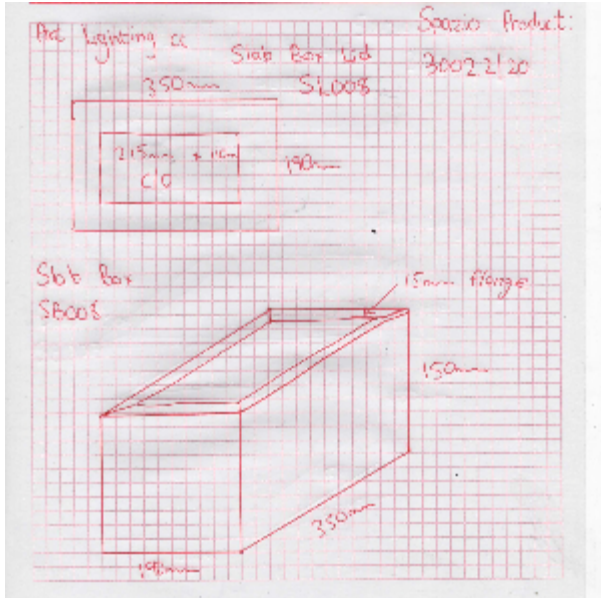

## SB008: Slab Box for Spazio 3002.2/20

## SPECIFICATIONS

COLOUR	
DIMENSIONS	190 x 350 x 150mm
IP	
LAMPHOLDER	
MATERIAL	Mild Steel
VOLTAGE	